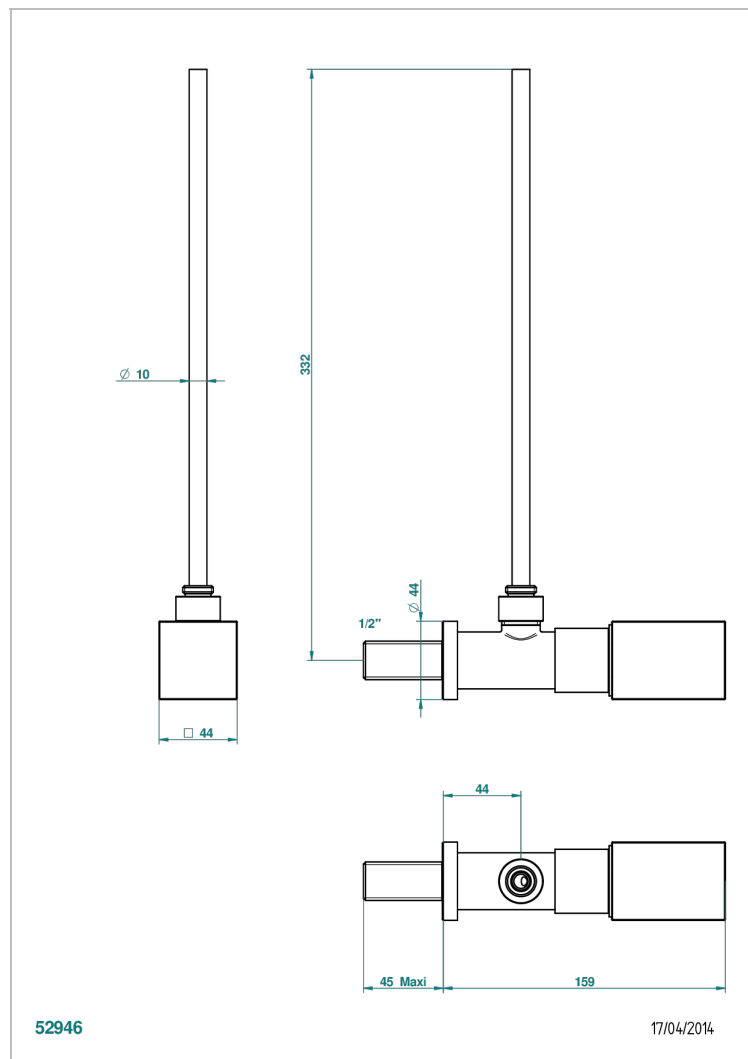

BEYOND CRYSTAL -BUE CRYSTAL

U6K-181/S

1/2" stylised adjustable stop cock with 30 cm tube

CHARACTERISTIC

- Beyond Crystal -Bue crystal
- 1/2" stylised adjustable stop cock with 30 cm tube

AVAILABLE FINITIONS