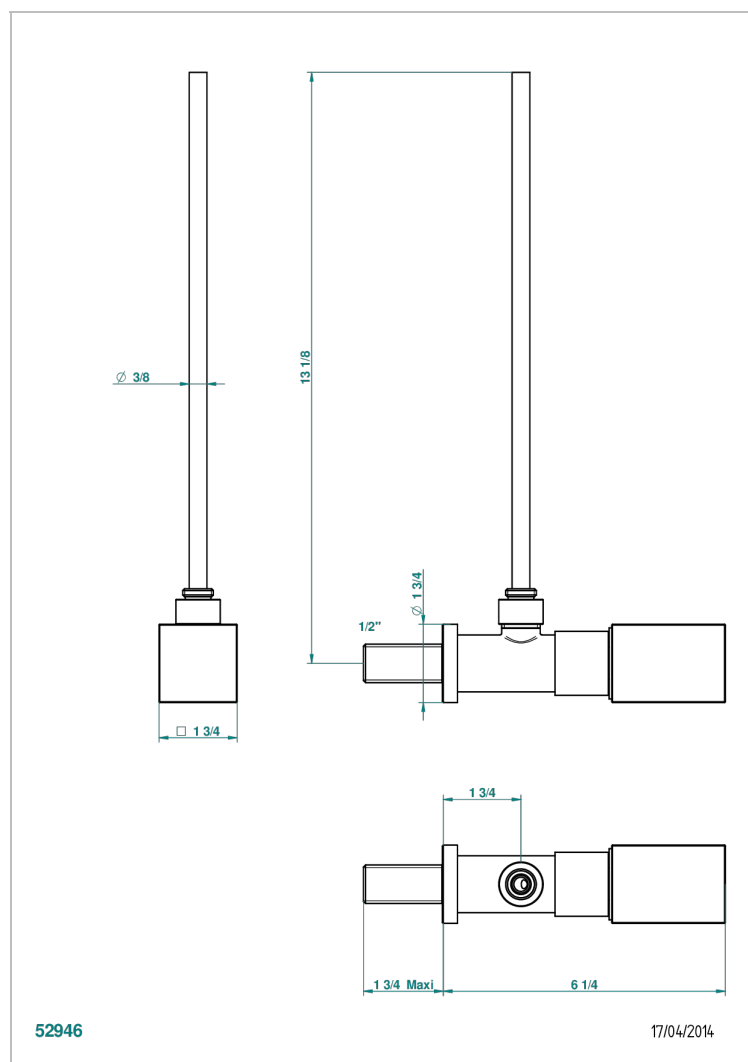

# BEYOND CRYSTAL -BUE CRYSTAL

U6K-181/S

1/2" stylised adjustable stop cock with 30 cm tube

## CHARACTERISTIC

- Beyond Crystal -Bue crystal
- 1/2" stylised adjustable stop cock with 30 cm tube