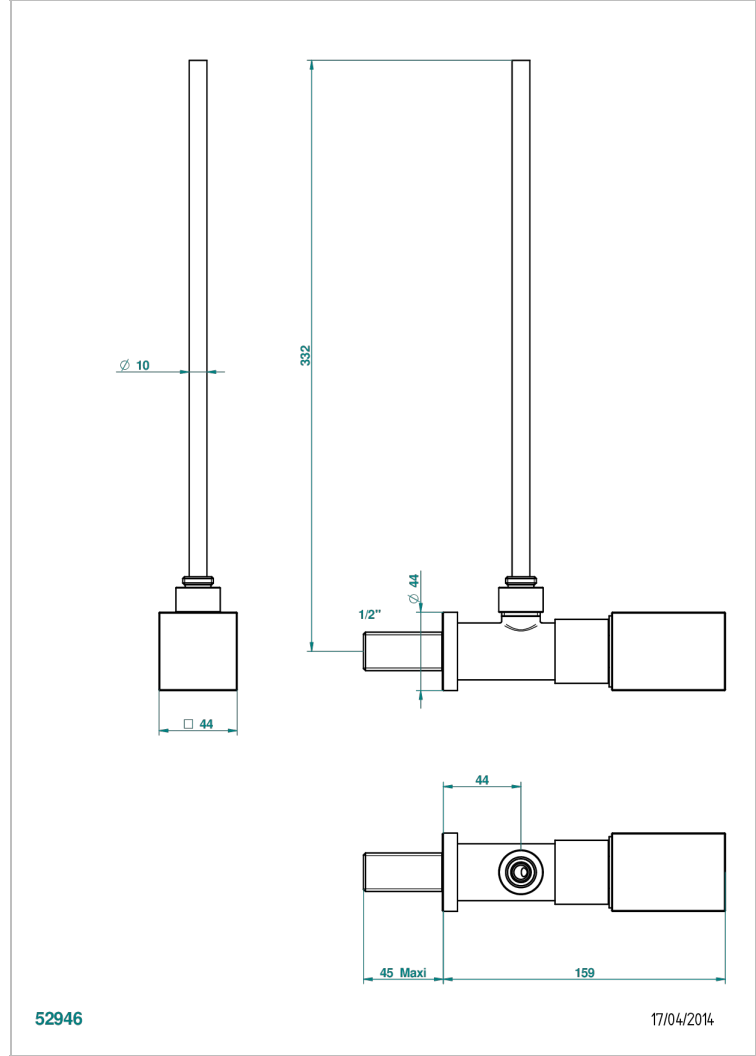

# BEYOND CRYSTAL -BUE CRYSTAL

U6K-181/S

1/2" stylised adjustable stop cock with 30 cm tube

## CHARACTERISTIC

- Beyond Crystal -Bue crystal
- 1/2" stylised adjustable stop cock with 30 cm tube