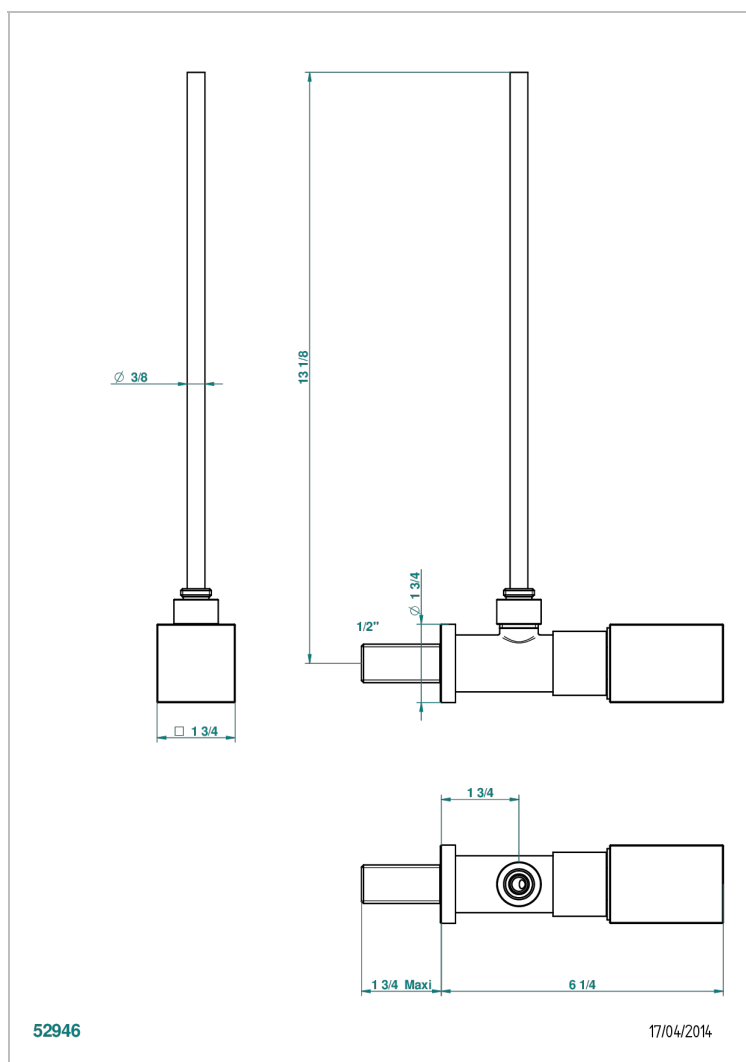

BEYOND CRYSTAL -BUE CRYSTAL

U6K-181/S

1/2" stylised adjustable stop cock with 30 cm tube

CHARACTERISTIC

- Beyond Crystal -Bue crystal
- 1/2" stylised adjustable stop cock with 30 cm tube

AVAILABLE FINITIONS