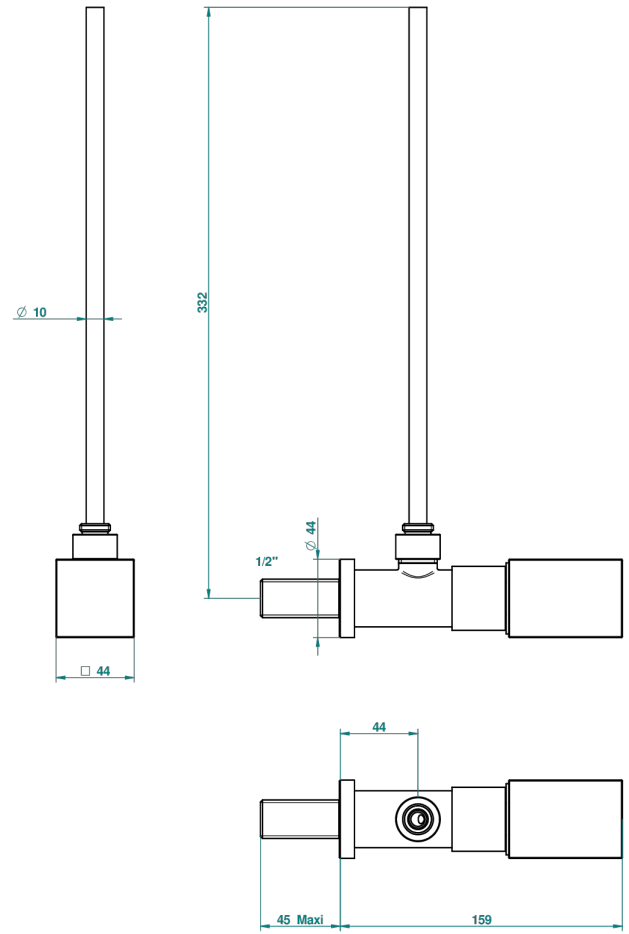

BEYOND CRYSTAL - CHAMPAGNE CRYSTAL

U6J-181/S

1/2" stylised adjustable stop cock with 30 cm tube

52945

17/04/2014

CHARACTERISTIC

- Beyond Crystal - Champagne crystal
- 1/2" stylised adjustable stop cock with 30 cm tube

AVAILABLE FINITIONS

Antique nickel - H28
Black ceram - D30
Blush PVD - H62
Brass color PVD - H49
Brown bronze color PVD - F33
Gold color PVD - H52

Graphite PVD - H64
Matt Umber PVD - H67
Matt blush PVD - H60
Matt brass color PVD - H50
Matt brown bronze color PVD - F34
Matt chrome - C02