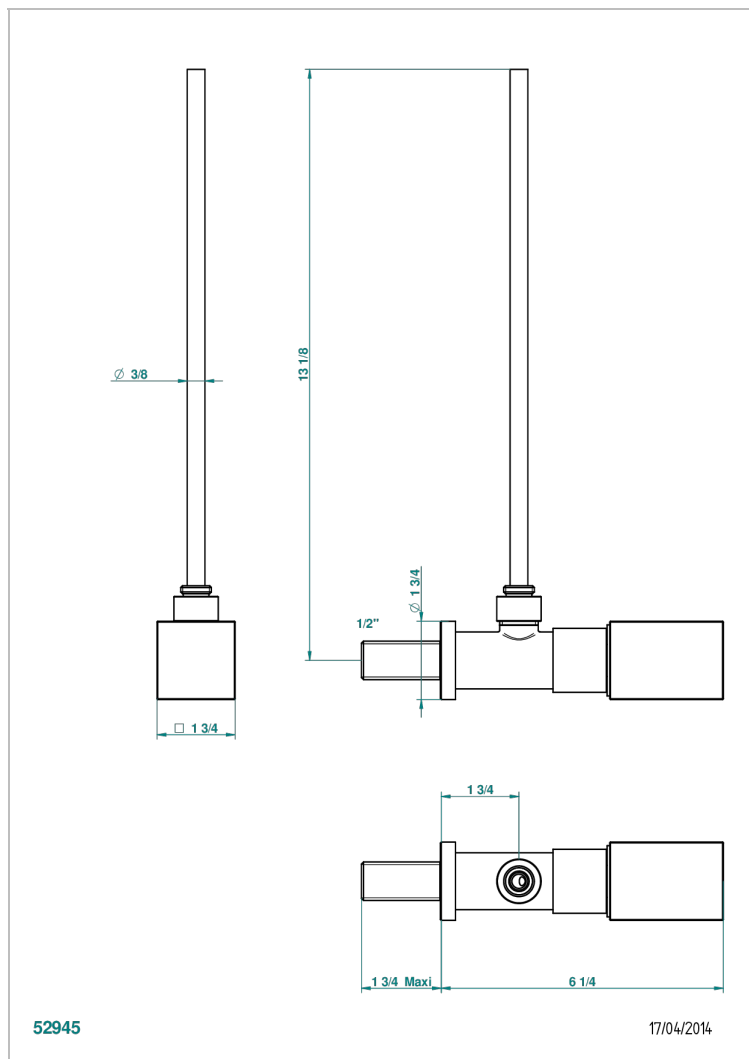

BEYOND CRYSTAL - CHAMPAGNE CRYSTAL

U6J-181/S

1/2" stylised adjustable stop cock with 30 cm tube

CHARACTERISTIC

- Beyond Crystal - Champagne crystal
- 1/2" stylised adjustable stop cock with 30 cm tube

AVAILABLE FINITIONS