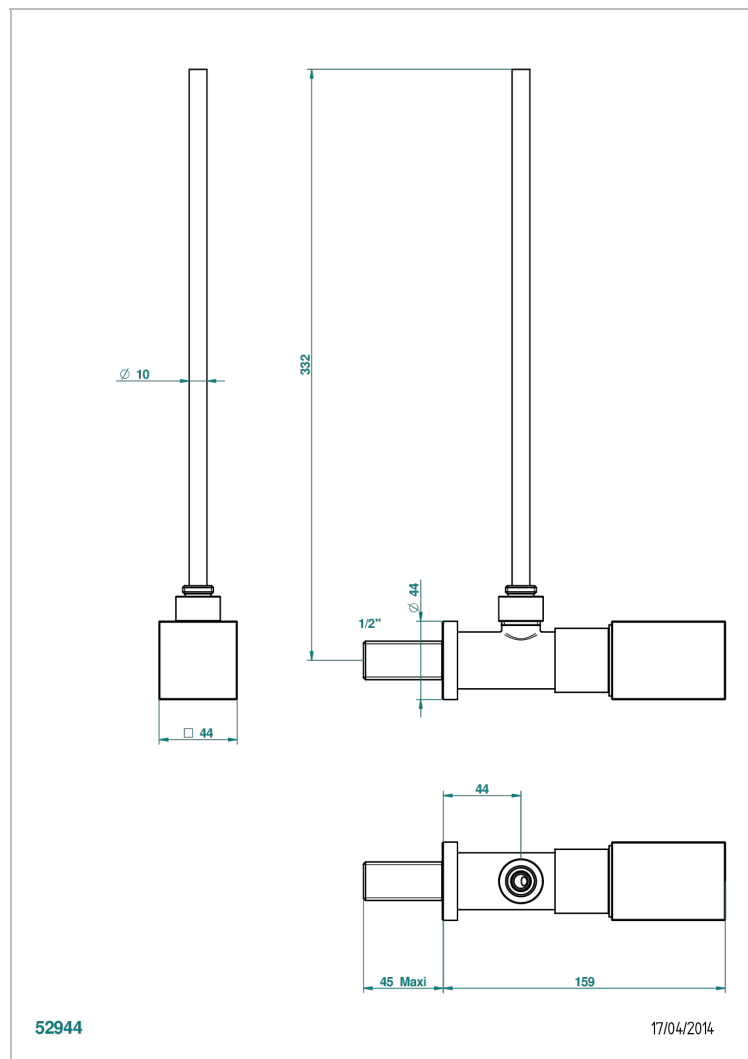

BEYOND CRYSTAL - RED CRYSTAL

U6H-181/S

1/2" stylised adjustable stop cock with 30 cm tube

CHARACTERISTIC

- Beyond Crystal - Red crystal
- 1/2" stylised adjustable stop cock with 30 cm tube

AVAILABLE FINITIONS