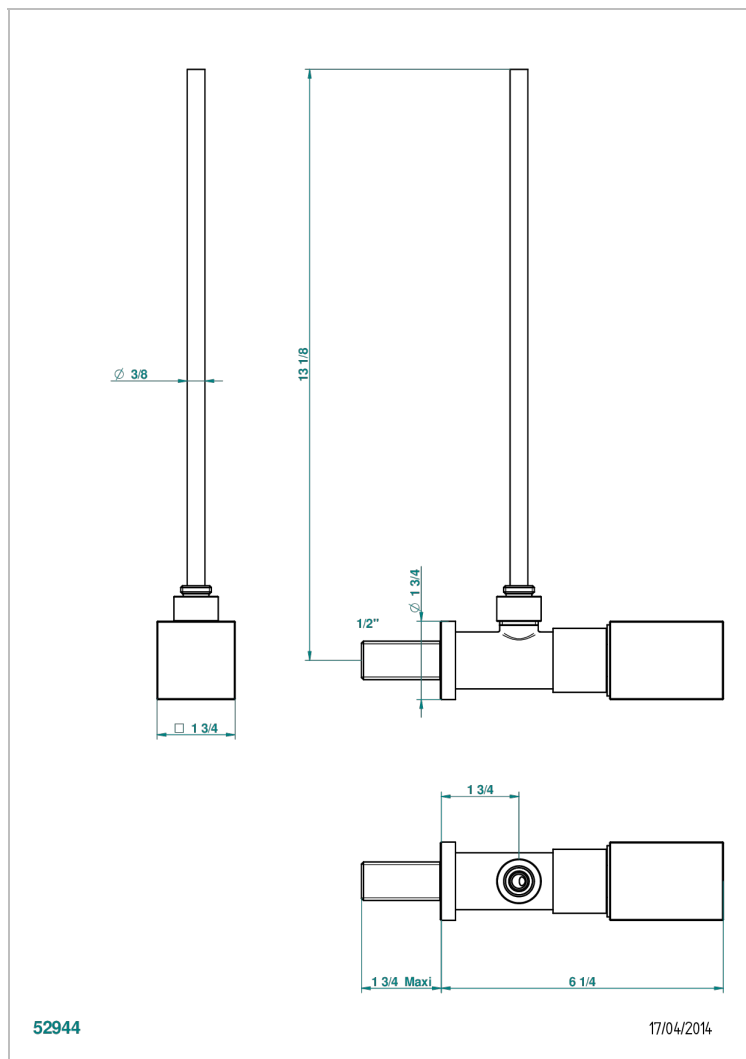

BEYOND CRYSTAL - RED CRYSTAL

U6H-181/S

1/2" stylised adjustable stop cock with 30 cm tube

CHARACTERISTIC

- Beyond Crystal - Red crystal
- 1/2" stylised adjustable stop cock with 30 cm tube

AVAILABLE FINITIONS