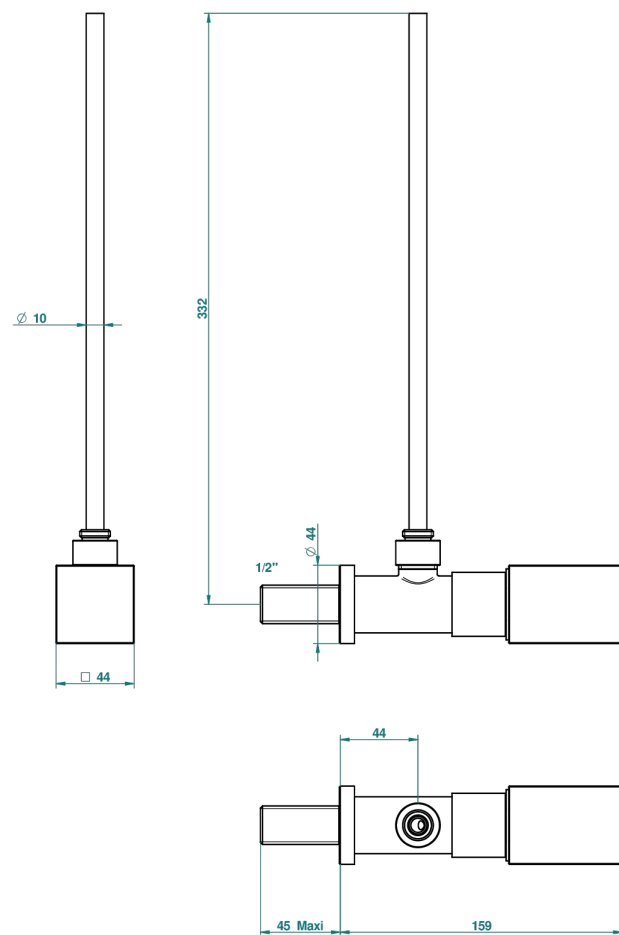

BEYOND CRYSTAL - CLEAR CRYSTAL

U6F-181/S

1/2" stylised adjustable stop cock with 30 cm tube

52942

17/04/2014

CHARACTERISTIC

- Beyond Crystal - Clear crystal
- 1/2" stylised adjustable stop cock with 30 cm tube

AVAILABLE FINITIONS

Antique nickel - H28
Black ceram - D30
Blush PVD - H62
Brass color PVD - H49
Brown bronze color PVD - F33
Gold color PVD - H52

Graphite PVD - H64
Matt Umber PVD - H67
Matt blush PVD - H60
Matt brass color PVD - H50
Matt brown bronze color PVD - F34
Matt chrome - C02