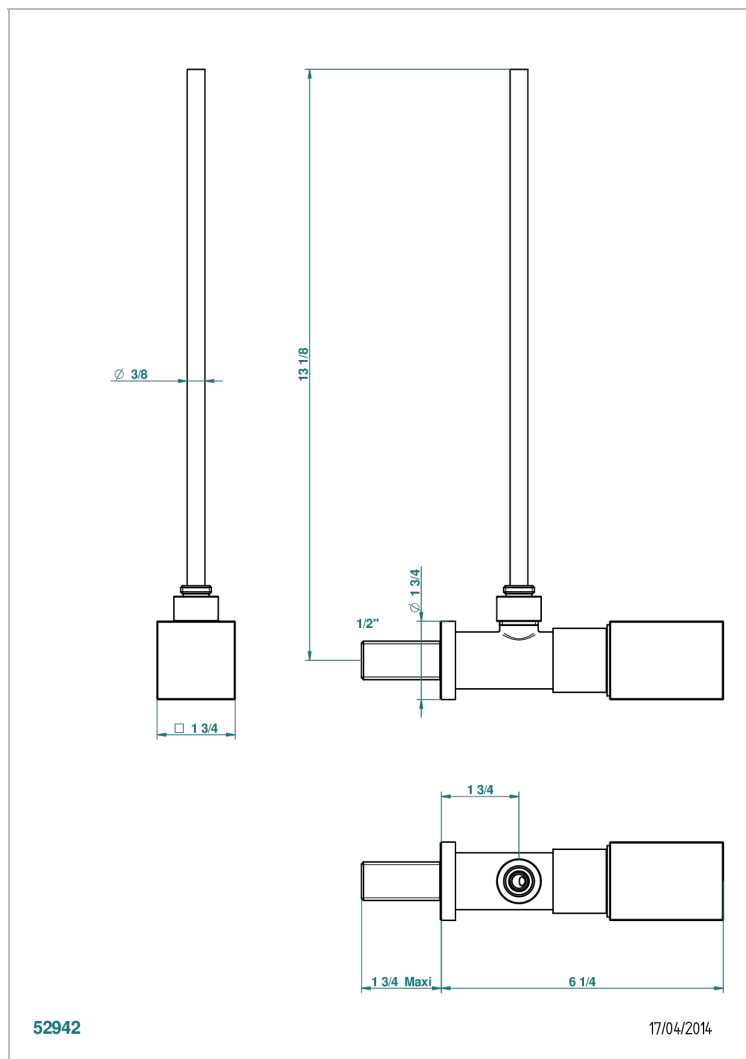

# BEYOND CRYSTAL - CLEAR CRYSTAL

U6F-181/S

1/2" stylised adjustable stop cock with 30 cm tube

## CHARACTERISTIC

- Beyond Crystal - Clear crystal
- 1/2" stylised adjustable stop cock with 30 cm tube