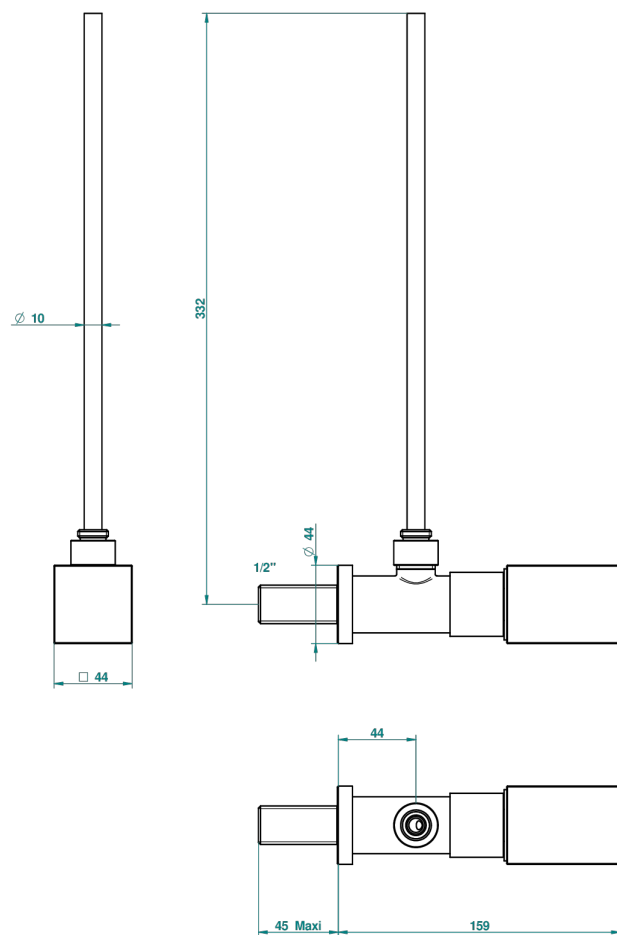

BEYOND CRYSTAL - CLEAR CRYSTAL

U6F-181/S

1/2" stylised adjustable stop cock with 30 cm tube

52942

17/04/2014

CHARACTERISTIC

- Beyond Crystal - Clear crystal
- 1/2" stylised adjustable stop cock with 30 cm tube

AVAILABLE FINITIONS

Antique nickel - H28
Black ceram - D30
Blush PVD - H62
Brass color PVD - H49
Brown bronze color PVD - F33
Gold color PVD - H52

Graphite PVD - H64
Matt Umber PVD - H67
Matt blush PVD - H60
Matt brass color PVD - H50
Matt brown bronze color PVD - F34
Matt chrome - C02