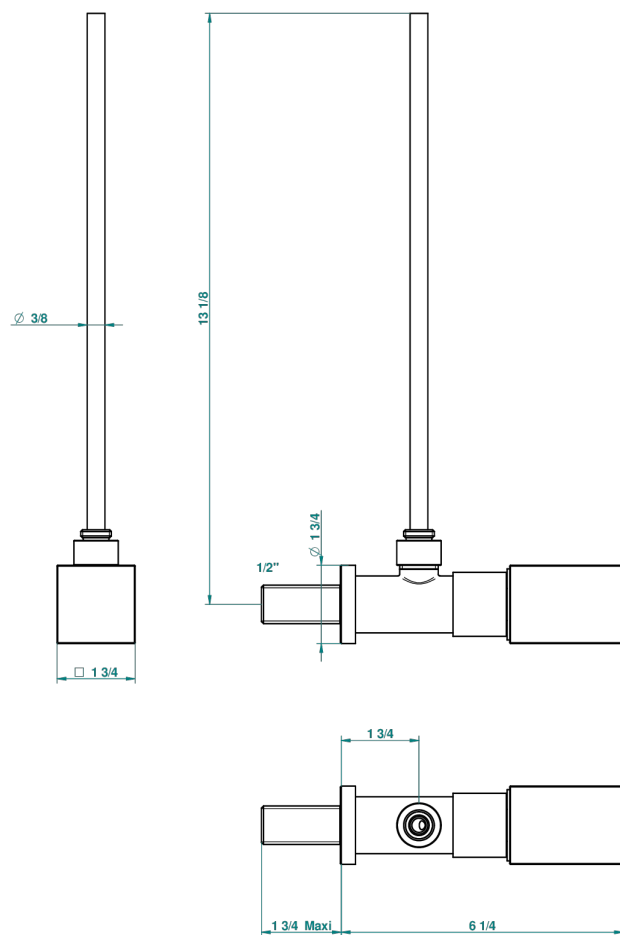

BEYOND CRYSTAL - CLEAR CRYSTAL

U6F-181/S

1/2" stylised adjustable stop cock with 30 cm tube

52942

17/04/2014

CHARACTERISTIC

- Beyond Crystal - Clear crystal
- 1/2" stylised adjustable stop cock with 30 cm tube

AVAILABLE FINITIONS

Antique nickel - H28
Black ceram - D30
Blush PVD - H62
Brass color PVD - H49
Brown bronze color PVD - F33
Gold color PVD - H52

Graphite PVD - H64
Matt Umber PVD - H67
Matt blush PVD - H60
Matt brass color PVD - H50
Matt brown bronze color PVD - F34
Matt chrome - C02