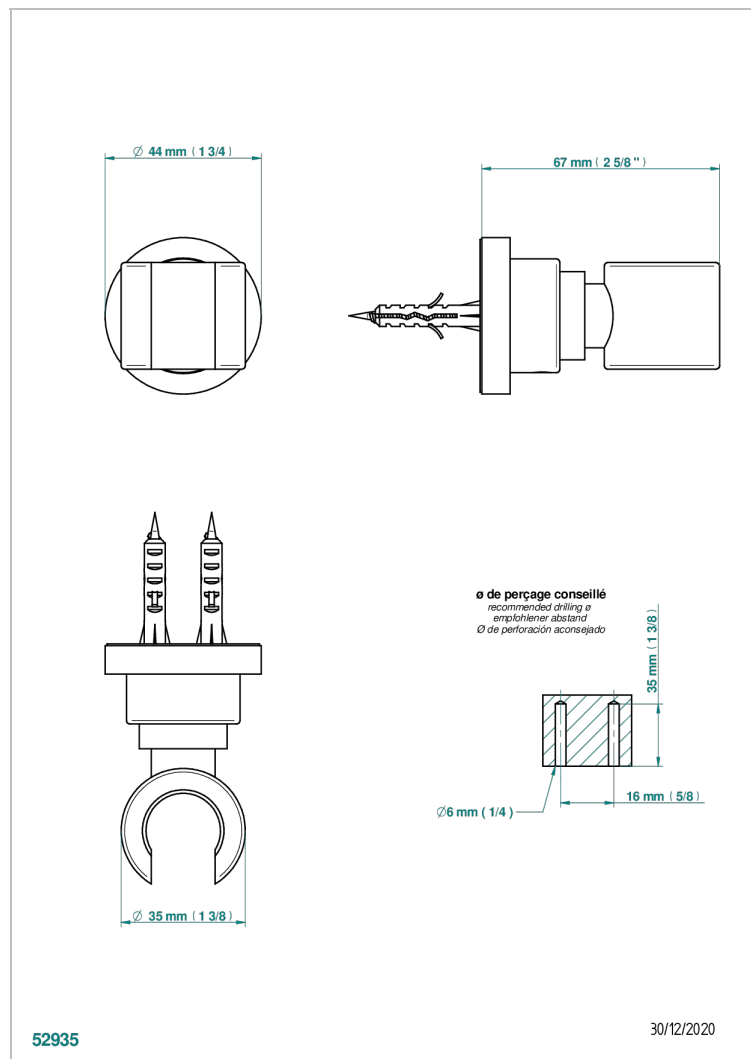

# BEYOND CRYSTAL - BLUE CRYSTAL

U6K-53F

Wall mounted fixed support bracket for handshower

THG<sup>®</sup>  
PARIS

52935

30/12/2020

## CHARACTERISTIC

- Beyond Crystal - Blue crystal
- Wall mounted fixed support bracket for handshower