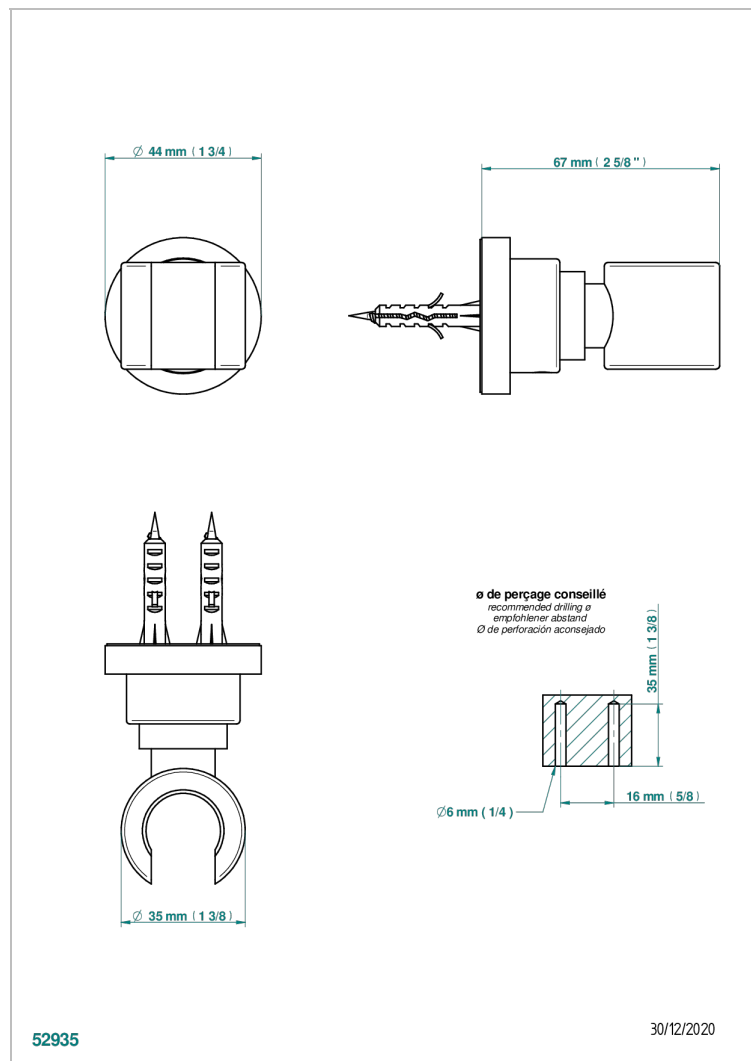

# BEYOND CRYSTAL - CHAMPAGNE CRYSTAL

U6J-53F

Wall mounted fixed support bracket for handshower

52935

30/12/2020

## CHARACTERISTIC

- Beyond Crystal - Champagne crystal
- Wall mounted fixed support bracket for handshower