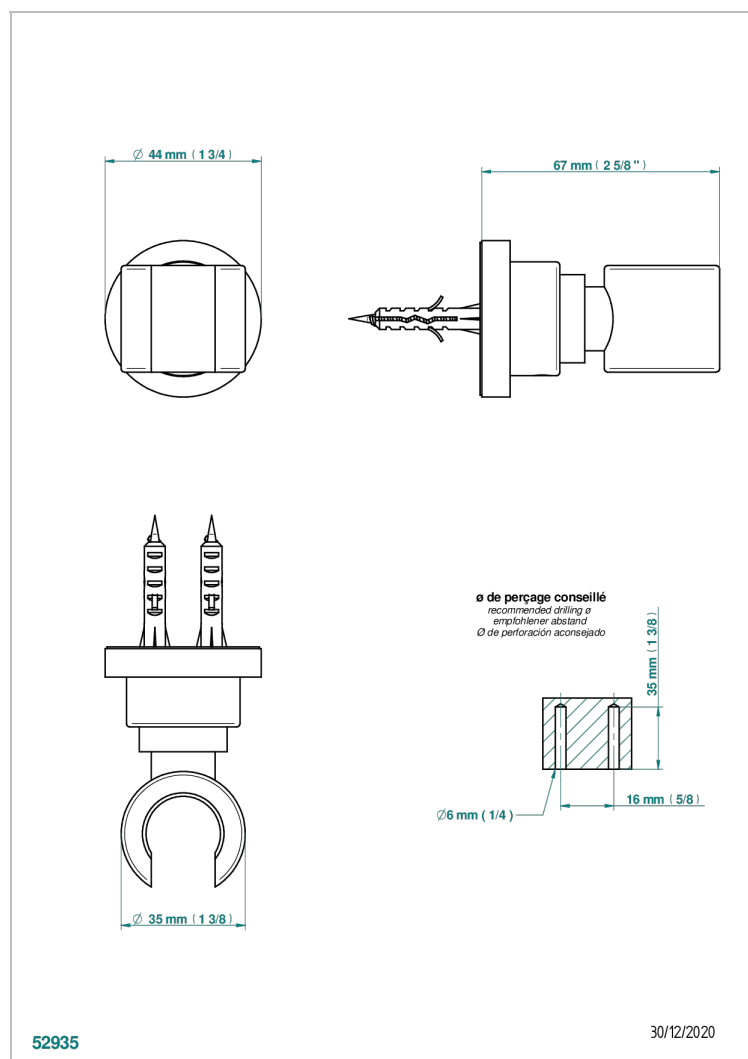

BEYOND CRYSTAL - RED CRYSTAL

U6H-53F

Wall mounted fixed support bracket for handshower

THG[®]
PARIS

52935

30/12/2020

CHARACTERISTIC

- Beyond Crystal - Red crystal
- Wall mounted fixed support bracket for handshower