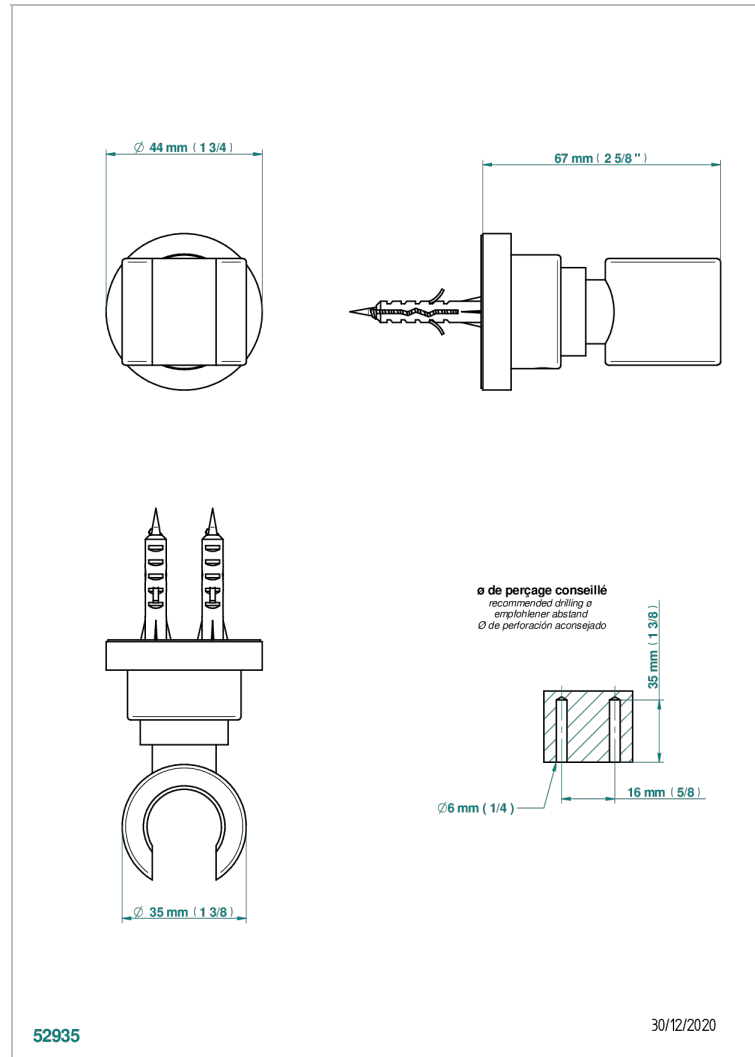

BEYOND CRYSTAL - CLEAR CRYSTAL

U6F-53F

Wall mounted fixed support bracket for handshower

THG[®]
PARIS

52935

30/12/2020

CHARACTERISTIC

- Beyond Crystal - Clear crystal
- Wall mounted fixed support bracket for handshower