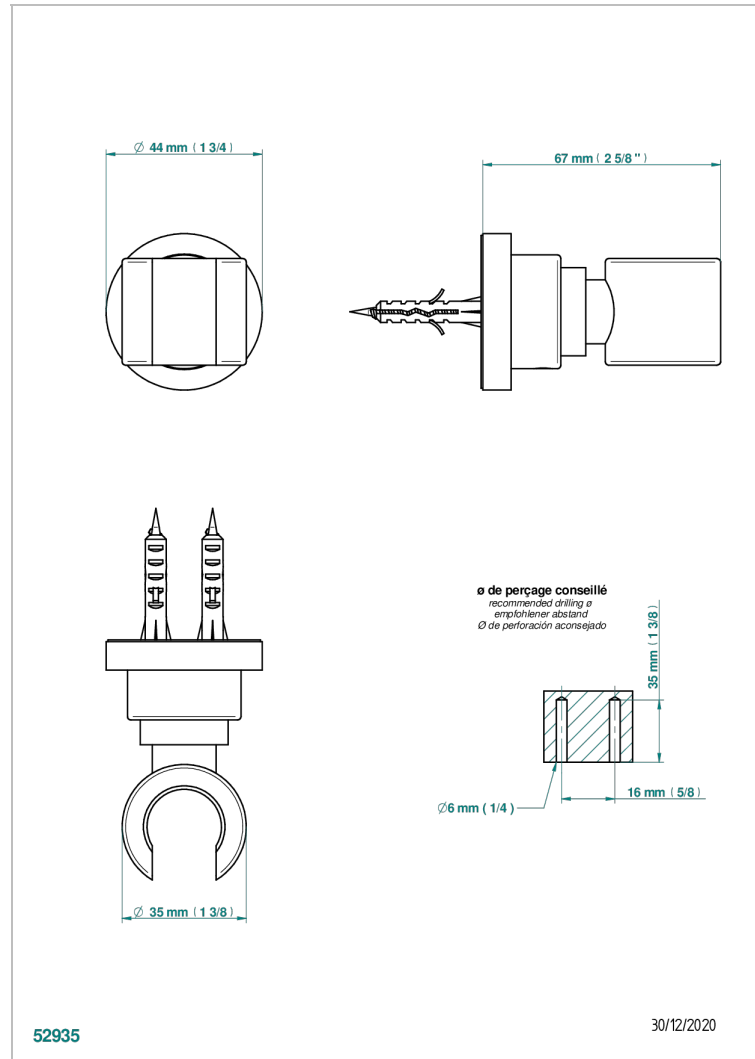

ESTRELA METAL INLAYS

U3L-53F

Wall mounted fixed support bracket for handshower

CHARACTERISTIC

- Estrela Metal inlays
- Wall mounted fixed support bracket for handshower

AVAILABLE FINITIONS

Black ceram - D30
Blush PVD - H62
Brass color PVD - H49
Brown bronze color PVD - F33
Chrome polished - A02
Gold color PVD - H52