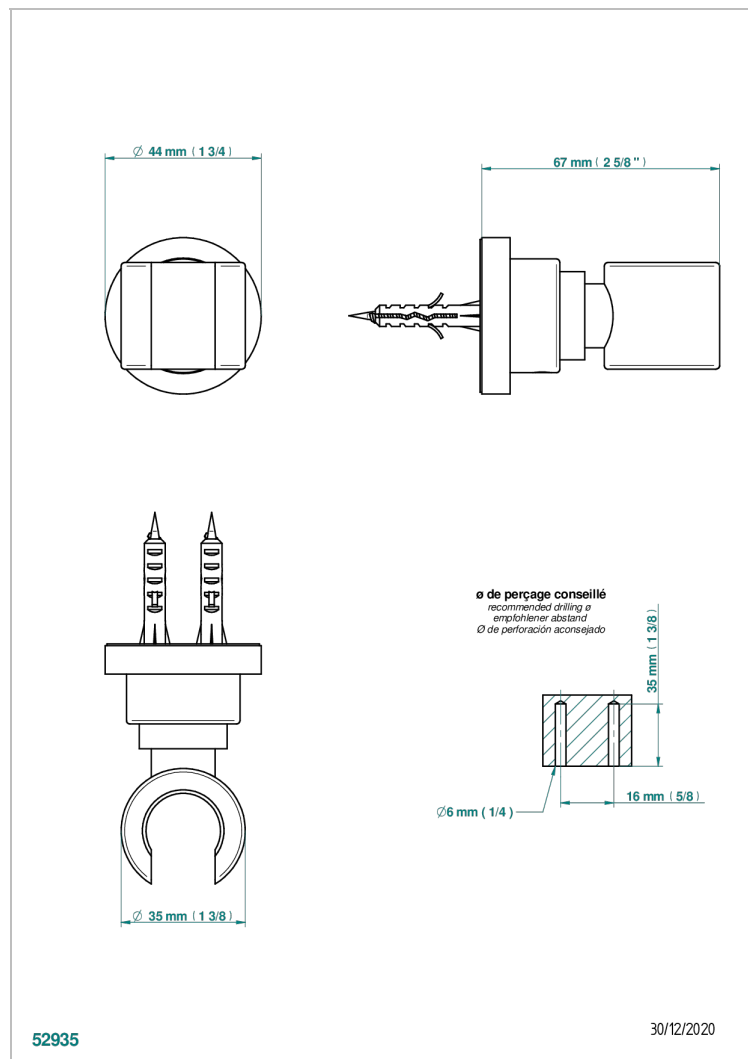

ESTRELA WITH LEVER HANDLES

U3K-53F

Wall mounted fixed support bracket for handshower

THG[®]
PARIS

CHARACTERISTIC

- Estrela with lever handles
- Wall mounted fixed support bracket for handshower

AVAILABLE FINITIONS