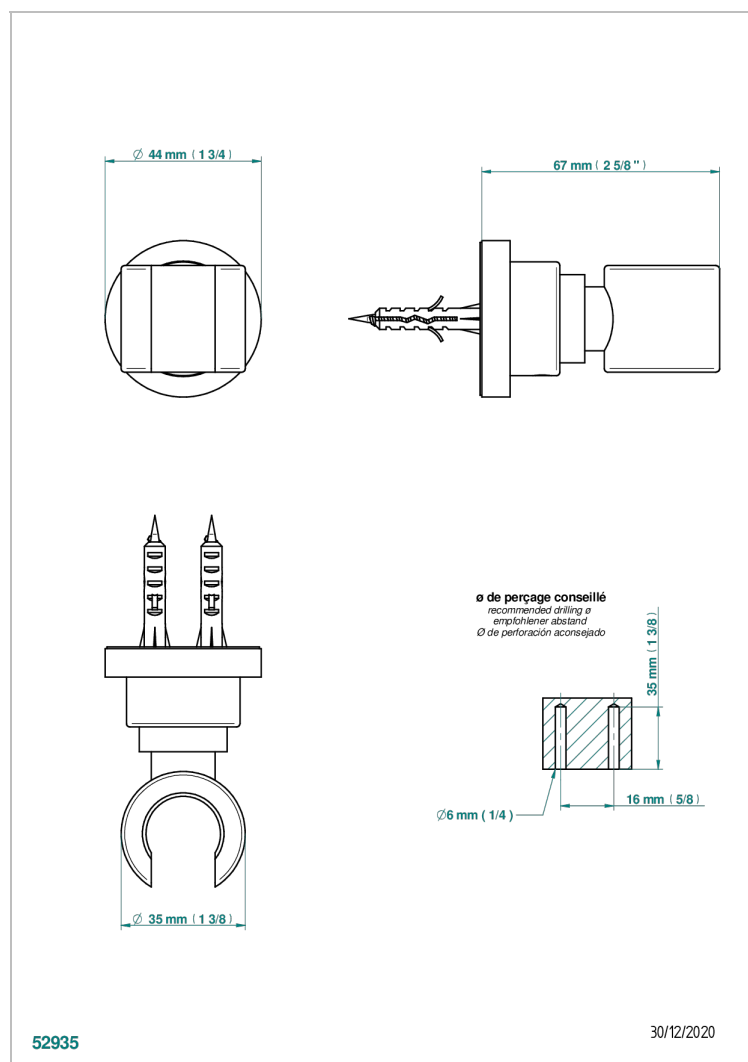

# METAMORPHOSE WHITE CERAMIC

G6E-53F

Wall mounted fixed support bracket for handshower

THG<sup>®</sup>  
PARIS

52935

30/12/2020

## CHARACTERISTIC

- Métamorphose White Ceramic
- Wall mounted fixed support bracket for handshower