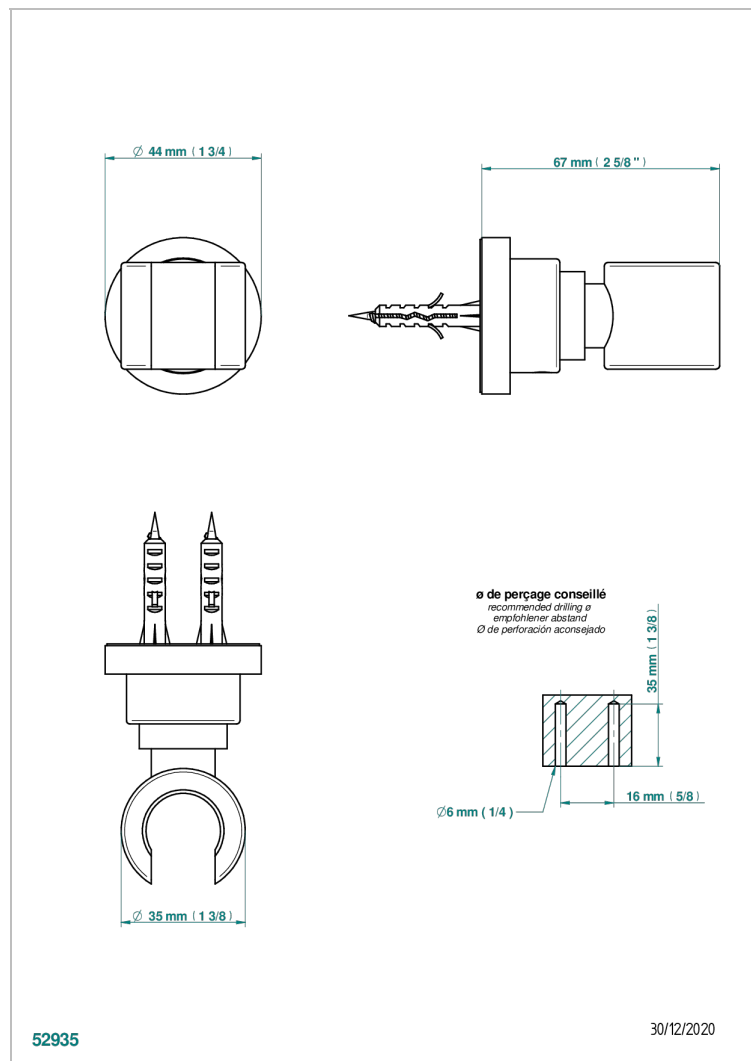

# METAMORPHOSE BLACK CERAMIC

G6D-53F

Wall mounted fixed support bracket for handshower

## CHARACTERISTIC

- Métamorphose Black Ceramic
- Wall mounted fixed support bracket for handshower