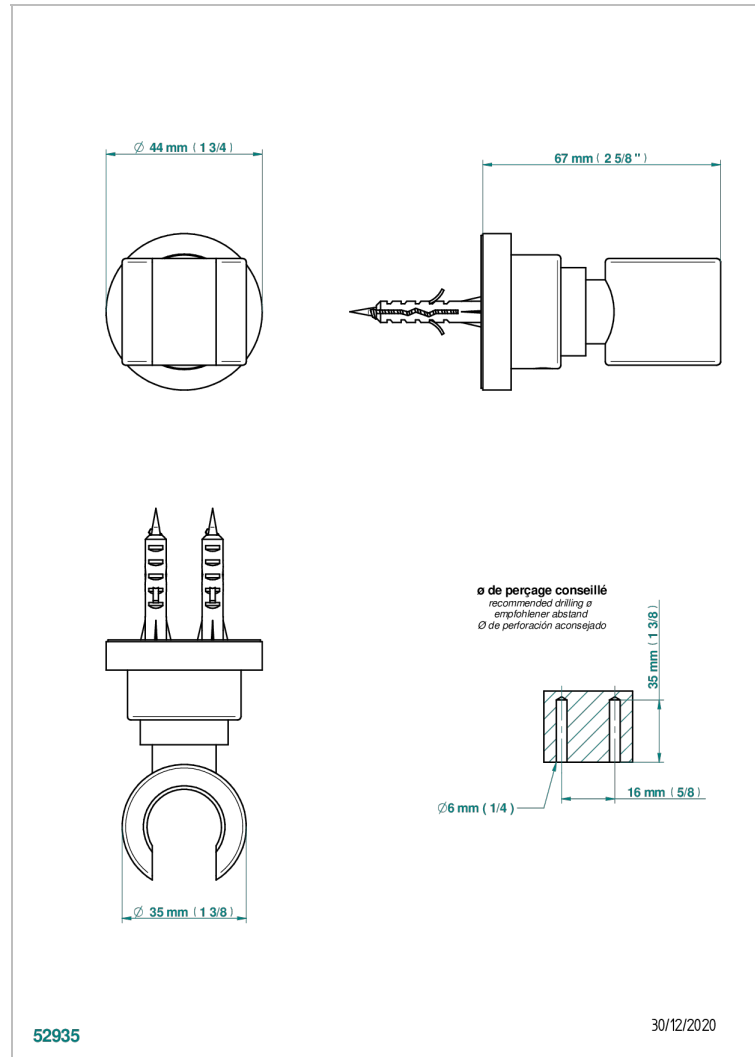

METAMORPHOSE CARBON

G6C-53F

Wall mounted fixed support bracket for handshower

THG[®]
PARIS

CHARACTERISTIC

- Métamorphose Carbon
- Wall mounted fixed support bracket for handshower

AVAILABLE FINITIONS

Black ceram - D30
Blush PVD - H62
Brass color PVD - H49
Brown bronze color PVD - F33
Chrome polished - A02
Copper antique matt, coated - H07