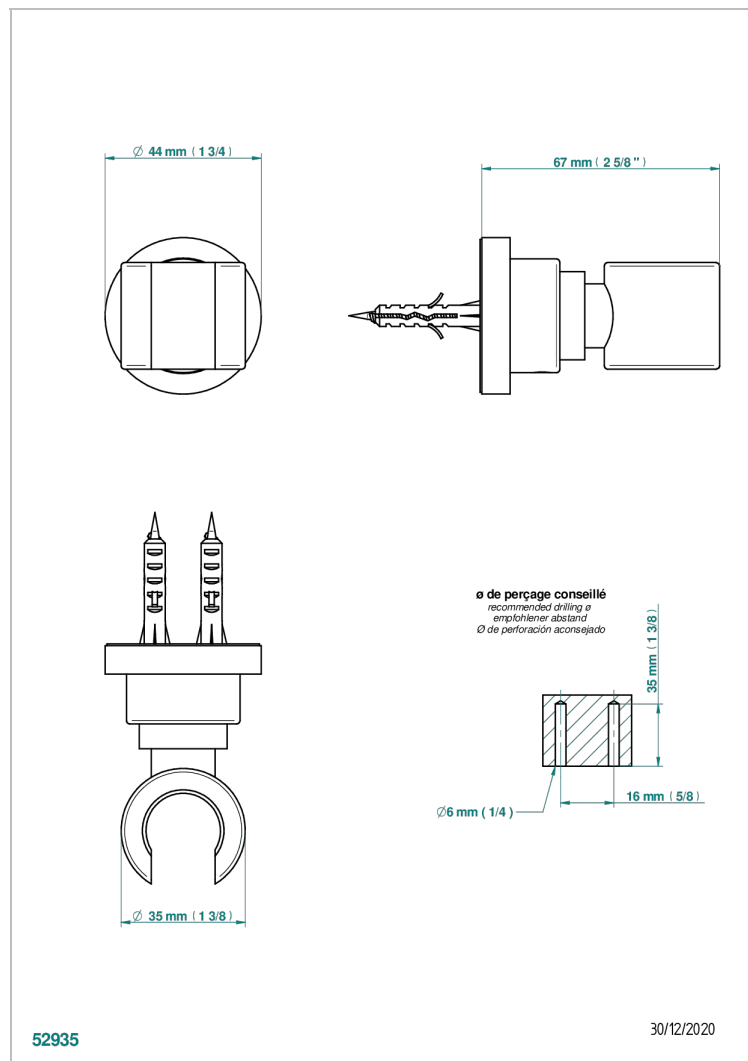

# METAMORPHOSE WITH LEVER HANDLES

G6B-53F

Wall mounted fixed support bracket for handshower

52935

30/12/2020

## CHARACTERISTIC

- Métamorphose with lever handles
- Wall mounted fixed support bracket for handshower