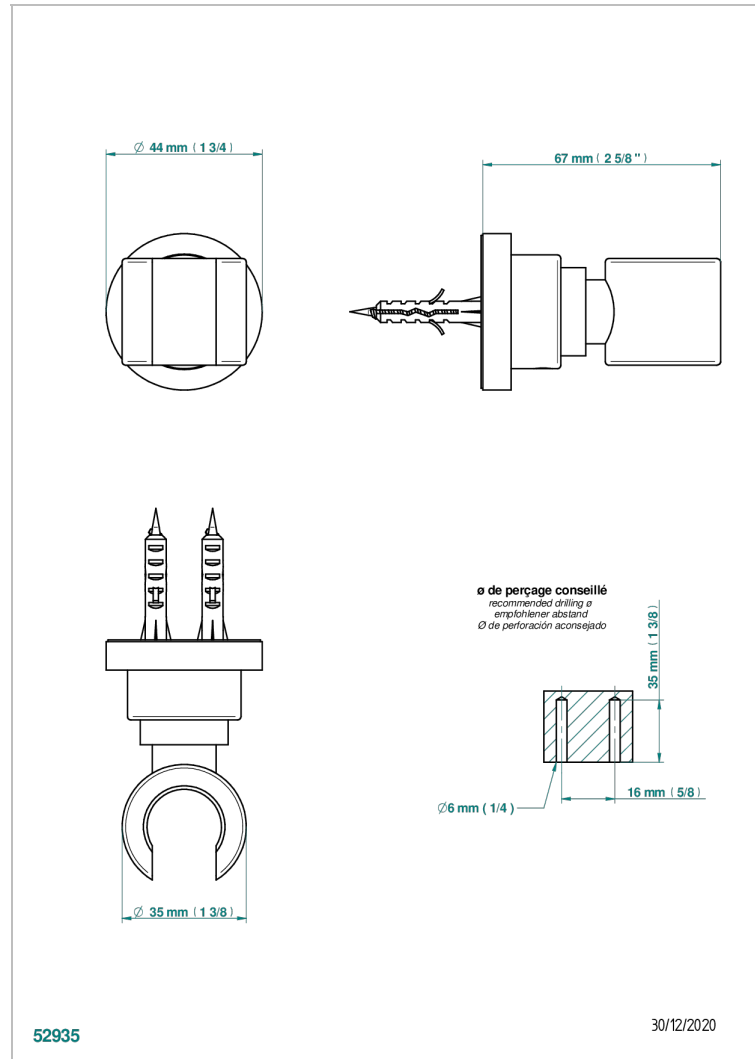

METAMORPHOSE

G6A-53F

Wall mounted fixed support bracket for handshower

THG[®]
PARIS

52935

30/12/2020

CHARACTERISTIC

- Métamorphose
- Wall mounted fixed support bracket for handshower