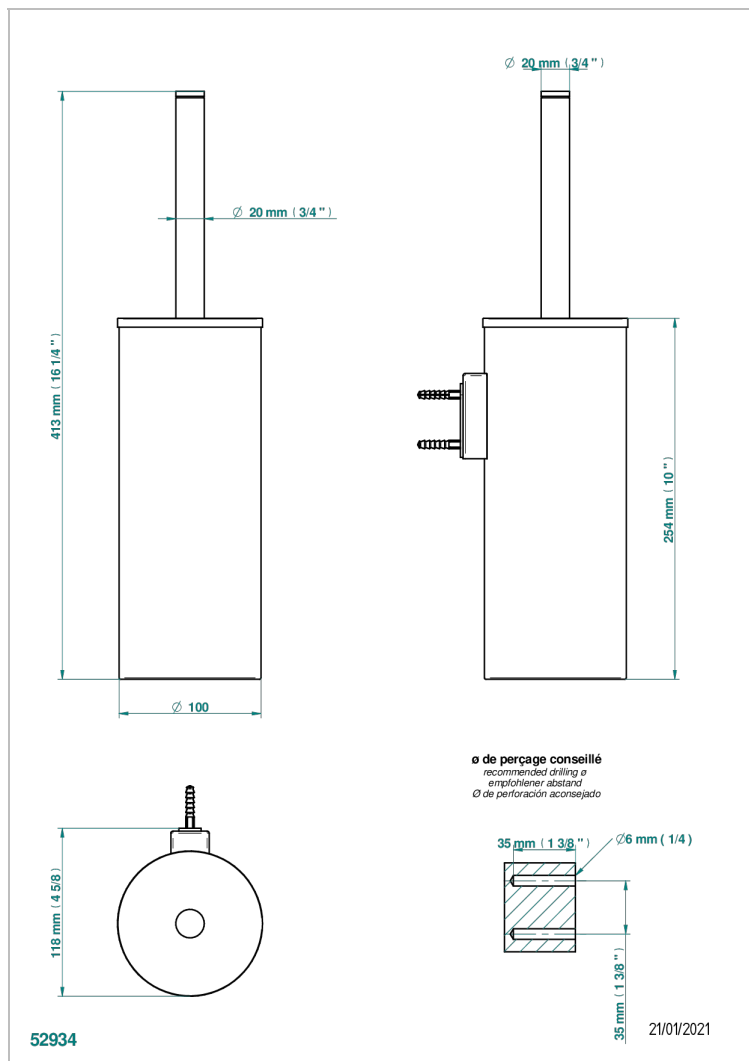

ICON-X CARBON GOLD WITH LEVER HANDLES

U7T-4720C

THG[®]
PARIS

Metal toilet brush holder with brush with cover wall mounted

CHARACTERISTIC

- Icon-x carbon gold with lever handles
- Metal toilet brush holder with brush with cover wall mounted