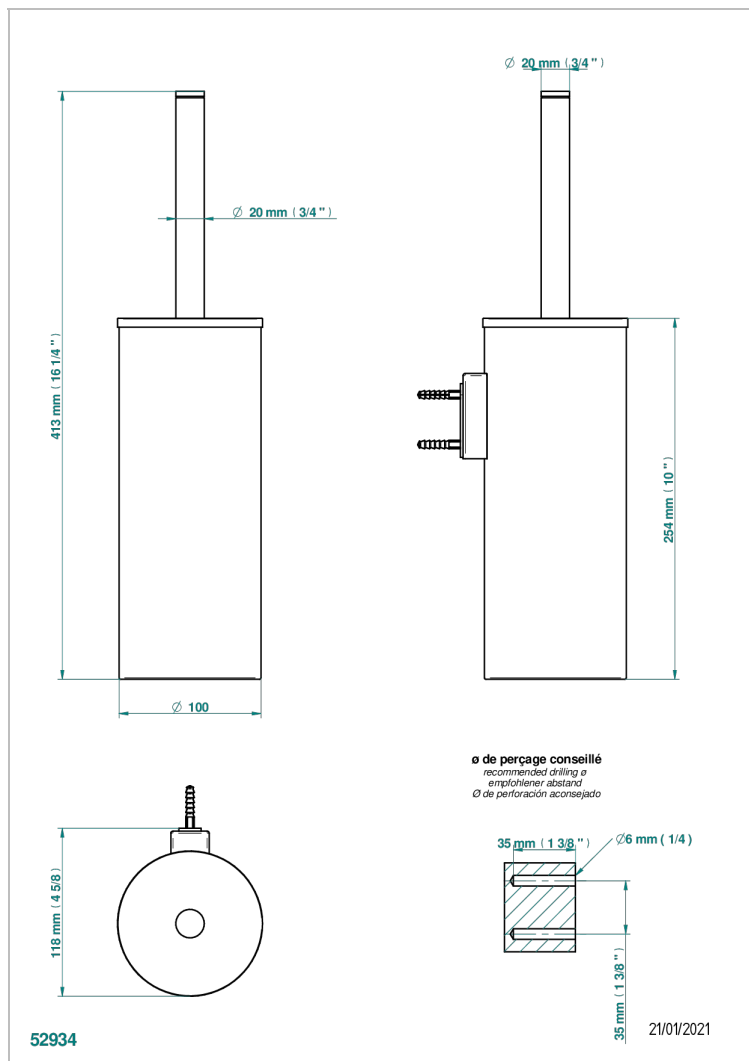

# ICON-X CARBON GOLD WITH LEVER

U7T-4720C

THG<sup>®</sup>  
PARIS

Wall mounted WC brush with cover and metal holder

## CHARACTERISTIC

- Icon-x carbon gold with lever
- Wall mounted WC brush with cover and metal holder