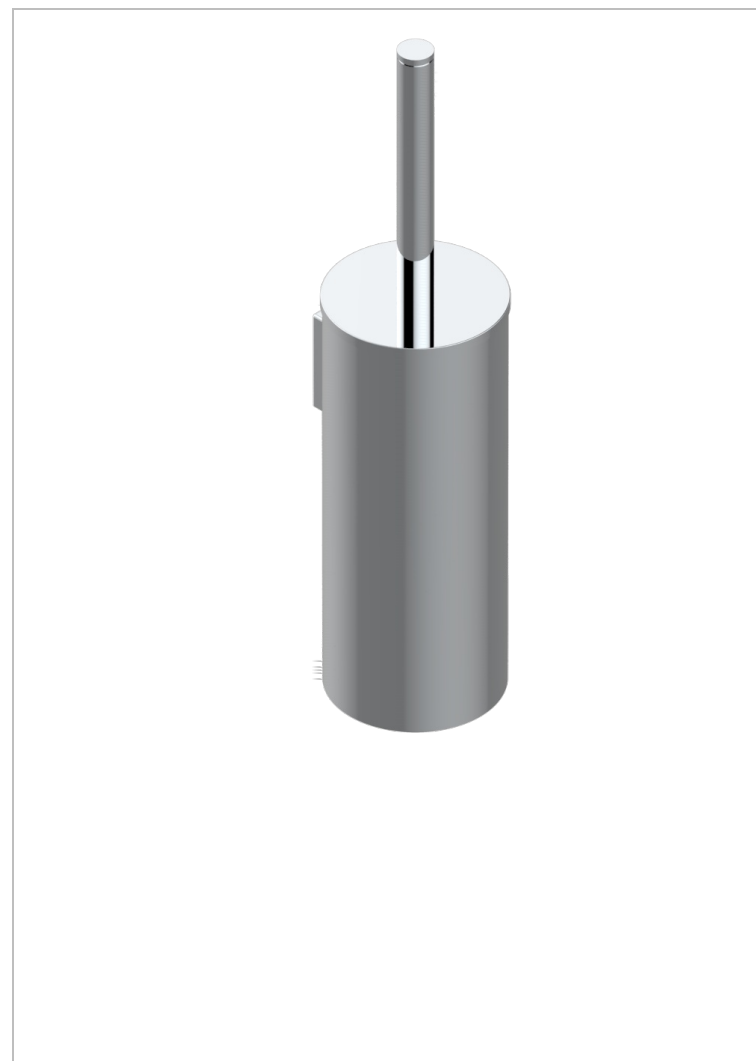

# ICON-X CARBON GOLD WITH LEVER

U7T-4720C

THG<sup>®</sup>  
PARIS

Wall mounted WC brush with cover and metal holder

## CHARACTERISTIC

- Icon-x carbon gold with lever
- Wall mounted WC brush with cover and metal holder

## AVAILABLE FINITIONS

Antique nickel - H28  
Black ceram - D30  
Blush PVD - H62  
Brass color PVD - H49  
Brown bronze color PVD - F33  
Gold color PVD - H52

Graphite PVD - H64  
Matt Umber PVD - H67  
Matt blush PVD - H60  
Matt brass color PVD - H50  
Matt brown bronze color PVD - F34  
Matt chrome - C02