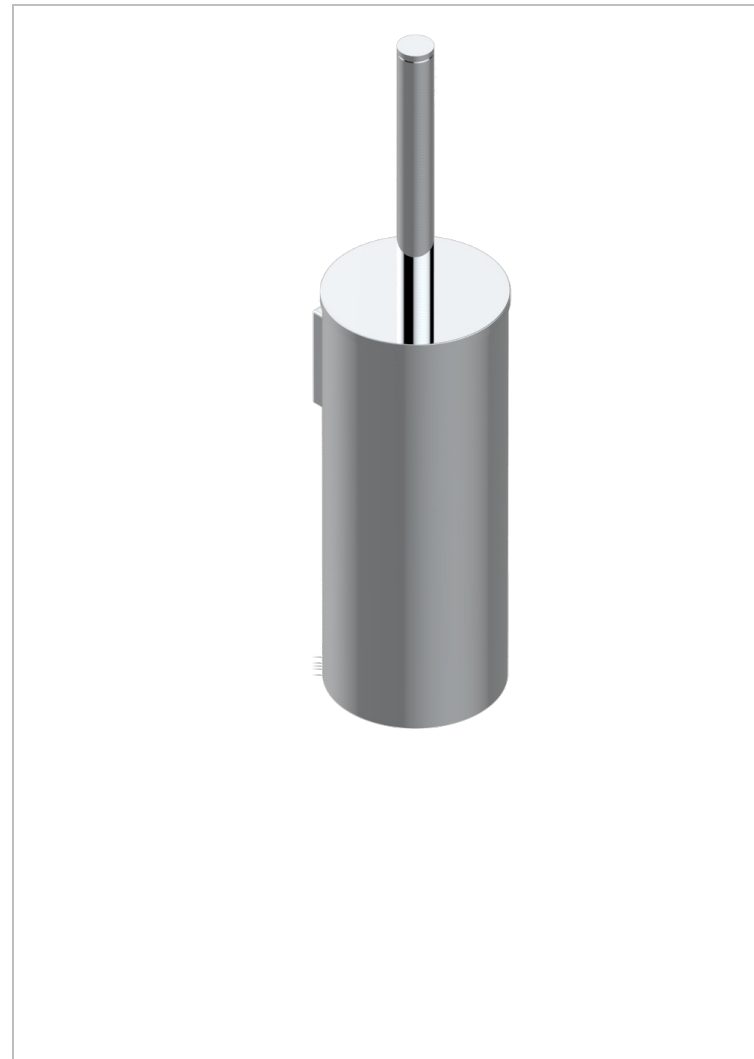

ICON-X CARBON GOLD

U7S-4720C

Metal toilet brush holder with brush with cover wall mounted

CHARACTERISTIC

- Icon-x carbon gold
- Metal toilet brush holder with brush with cover wall mounted

AVAILABLE FINITIONS

Black ceram - D30
Blush PVD - H62
Brass color PVD - H49
Brown bronze color PVD - F33
Chrome polished - A02
Gold color PVD - H52

Gold mat - F07
Gold polished - F01
Graphite PVD - H64
Matt Umber PVD - H67
Matt blush PVD - H60
Matt brass color PVD - H50

Matt brown bronze color PVD - F34
Matt chrome (American satin) - C02
Matt gold color PVD - H53
Matt graphite PVD - H65
Matt nickel (American satin) - C01
Matt nickel color PVD - H56

Nickel antique / Sovereign - H28
Nickel color PVD - H55
Nickel polished - B01
Soft gold - F30
Soft matt gold - F31
Umber PVD - H66