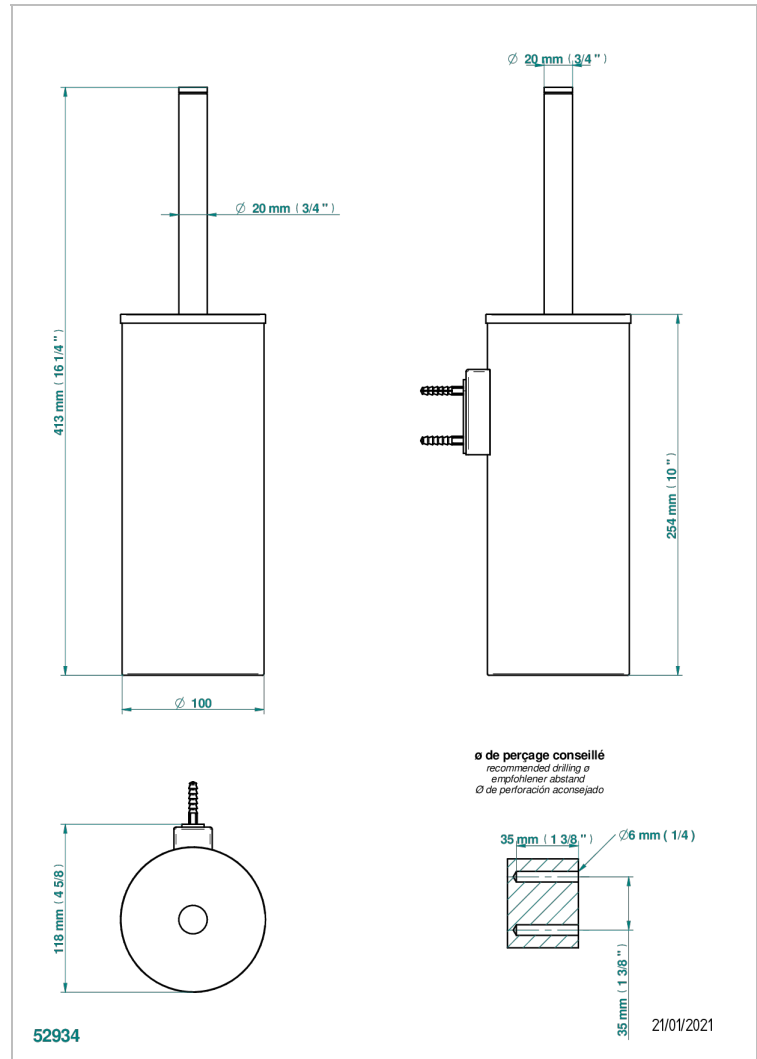

ICON-X CARBON GOLD

U7S-4720C

Metal toilet brush holder with brush with cover wall mounted

CHARACTERISTIC

- Icon-x carbon gold
- Metal toilet brush holder with brush with cover wall mounted

AVAILABLE FINITIONS