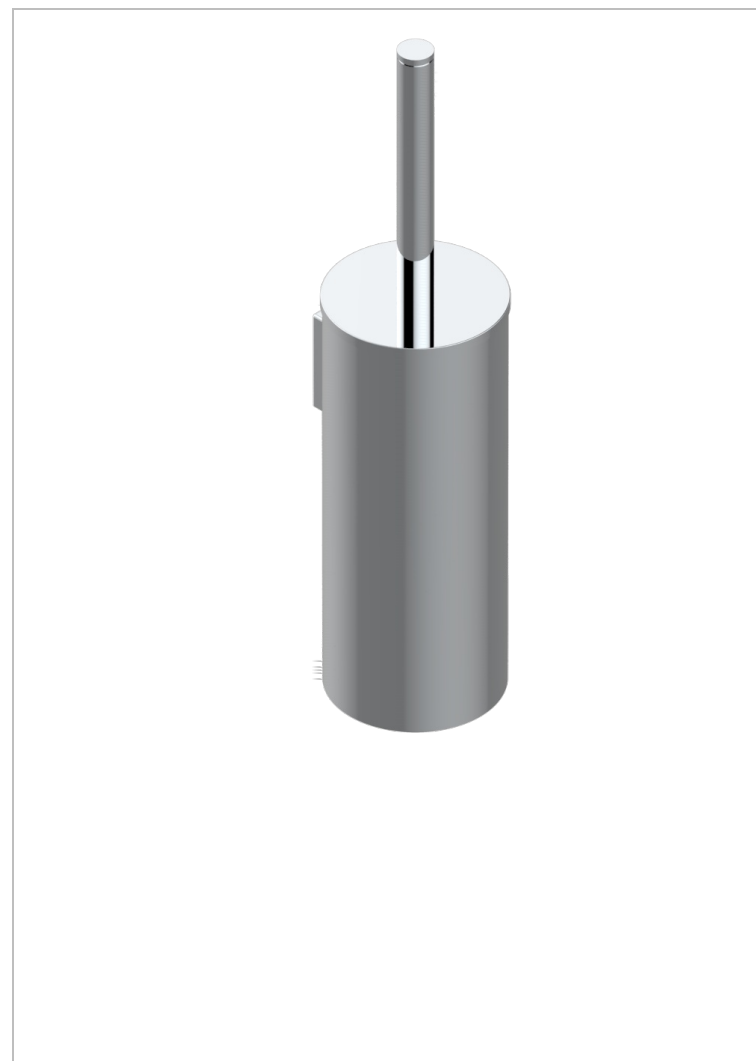

# ICON-X CARBON GOLD

U7S-4720C

Wall mounted WC brush with cover and metal holder

THG<sup>®</sup>  
PARIS

## CHARACTERISTIC

- Icon-x carbon gold
- Wall mounted WC brush with cover and metal holder

## AVAILABLE FINITIONS

Antique nickel - H28  
Black ceram - D30  
Blush PVD - H62  
Brass color PVD - H49  
Brown bronze color PVD - F33  
Gold color PVD - H52

Graphite PVD - H64  
Matt Umber PVD - H67  
Matt blush PVD - H60  
Matt brass color PVD - H50  
Matt brown bronze color PVD - F34  
Matt chrome - C02