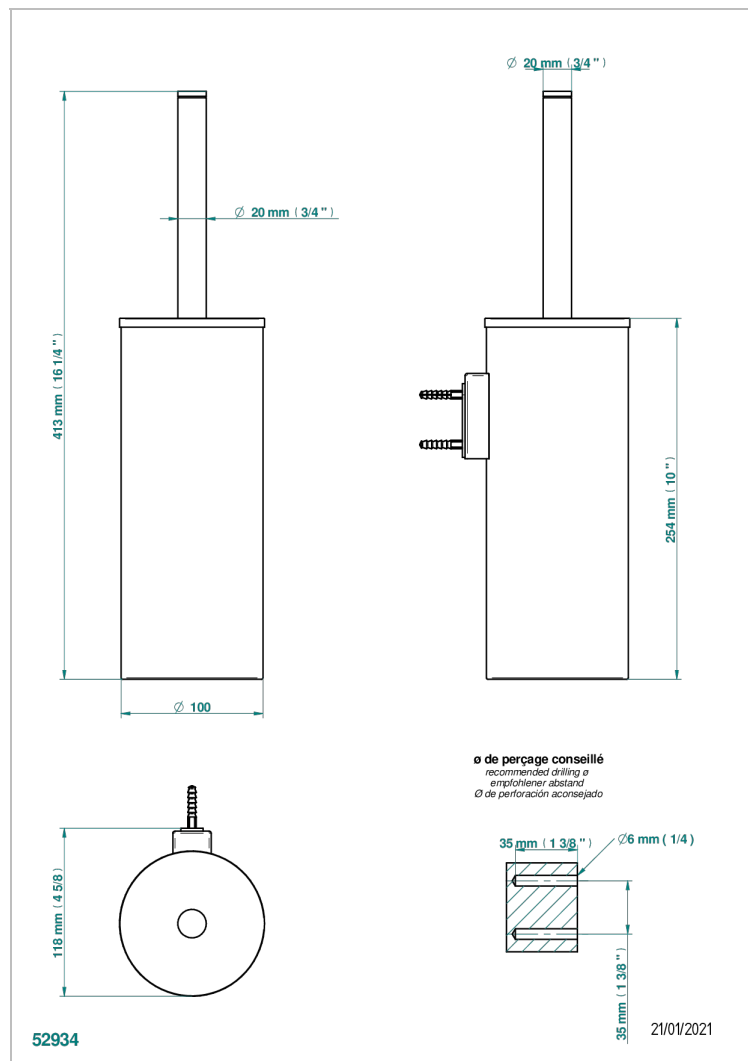

# ICON-X CARBON GOLD

U7S-4720C

Wall mounted WC brush with cover and metal holder

THG<sup>®</sup>  
PARIS

## CHARACTERISTIC

- Icon-x carbon gold
- Wall mounted WC brush with cover and metal holder