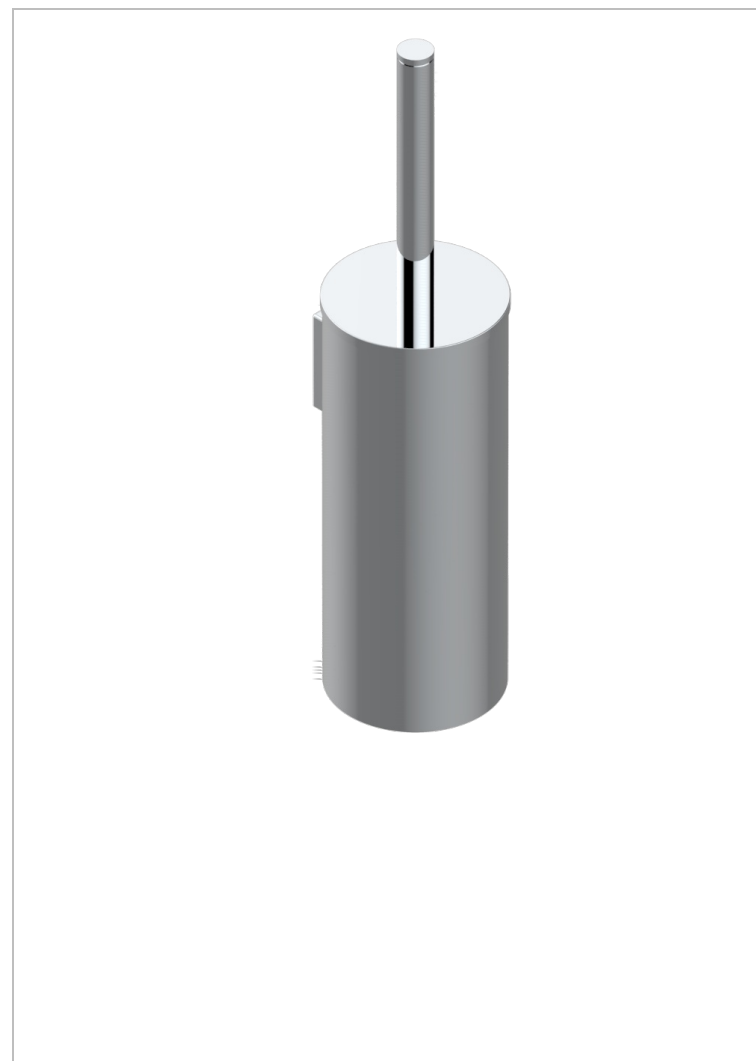

# ICON-X - TITANIUM WITH LEVER HANDLES

U7M-4720C

Metal toilet brush holder with brush with cover wall mounted

## CHARACTERISTIC

- Icon-x - titanium with lever handles
- Metal toilet brush holder with brush with cover wall mounted

## AVAILABLE FINITIONS

Black ceram - D30  
Blush PVD - H62  
Brass color PVD - H49  
Brown bronze color PVD - F33  
Chrome polished - A02  
Gold color PVD - H52

Gold mat - F07  
Gold polished - F01  
Graphite PVD - H64  
Matt Umber PVD - H67  
Matt blush PVD - H60  
Matt brass color PVD - H50