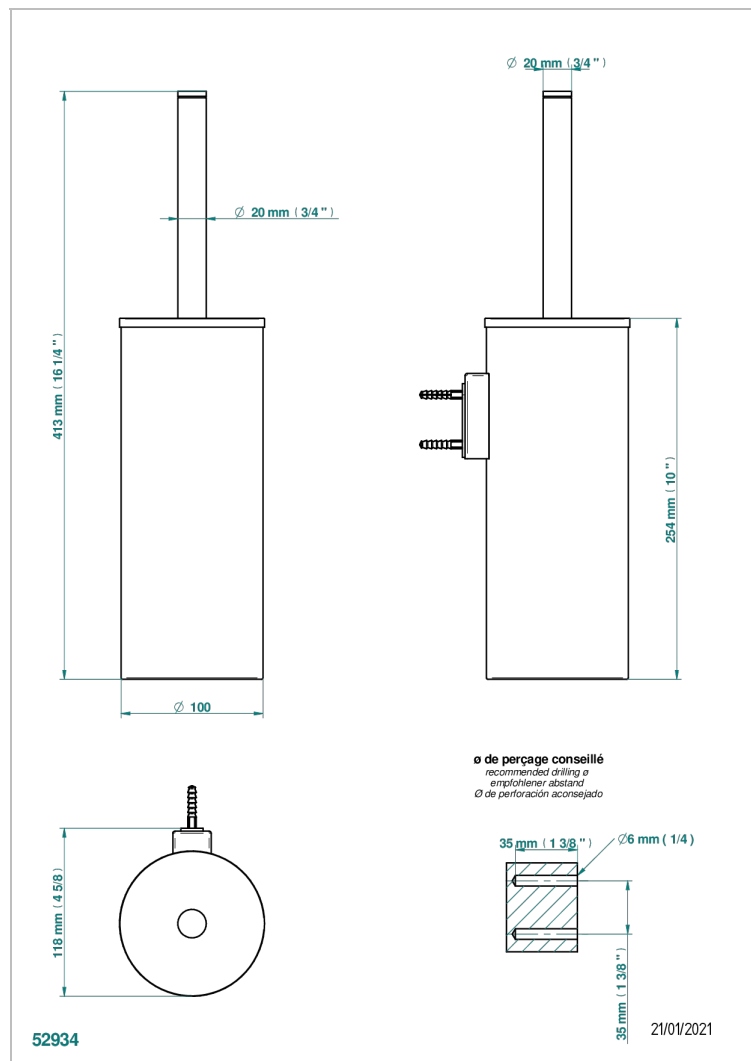

# ICON-X - TITANIUM WITH LEVER HANDLES

U7M-4720C

Metal toilet brush holder with brush with cover wall mounted

## CHARACTERISTIC

- Icon-x - titanium with lever handles
- Metal toilet brush holder with brush with cover wall mounted