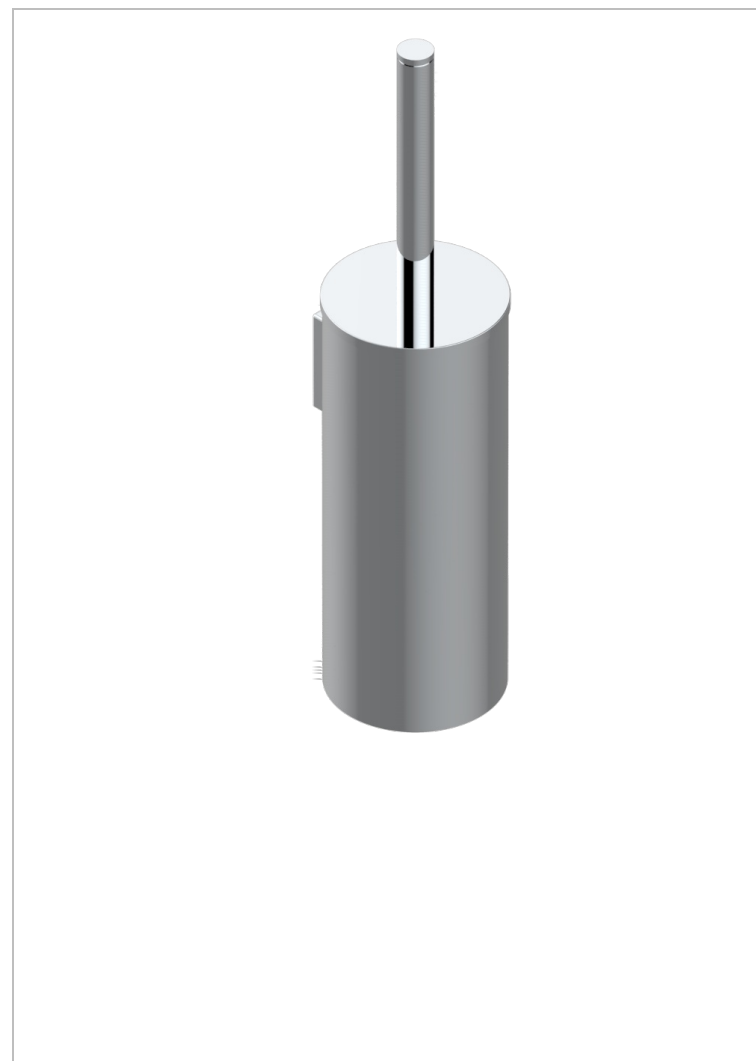

ICON-X TITANIUM WITH LEVER

U7M-4720C

THG[®]
PARIS

Wall mounted WC brush with cover and metal holder

CHARACTERISTIC

- Icon-x titanium with lever
- Wall mounted WC brush with cover and metal holder

AVAILABLE FINITIONS

Antique nickel - H28
Black ceram - D30
Blush PVD - H62
Brass color PVD - H49
Brown bronze color PVD - F33
Gold color PVD - H52

Graphite PVD - H64
Matt Umber PVD - H67
Matt blush PVD - H60
Matt brass color PVD - H50
Matt brown bronze color PVD - F34
Matt chrome - C02