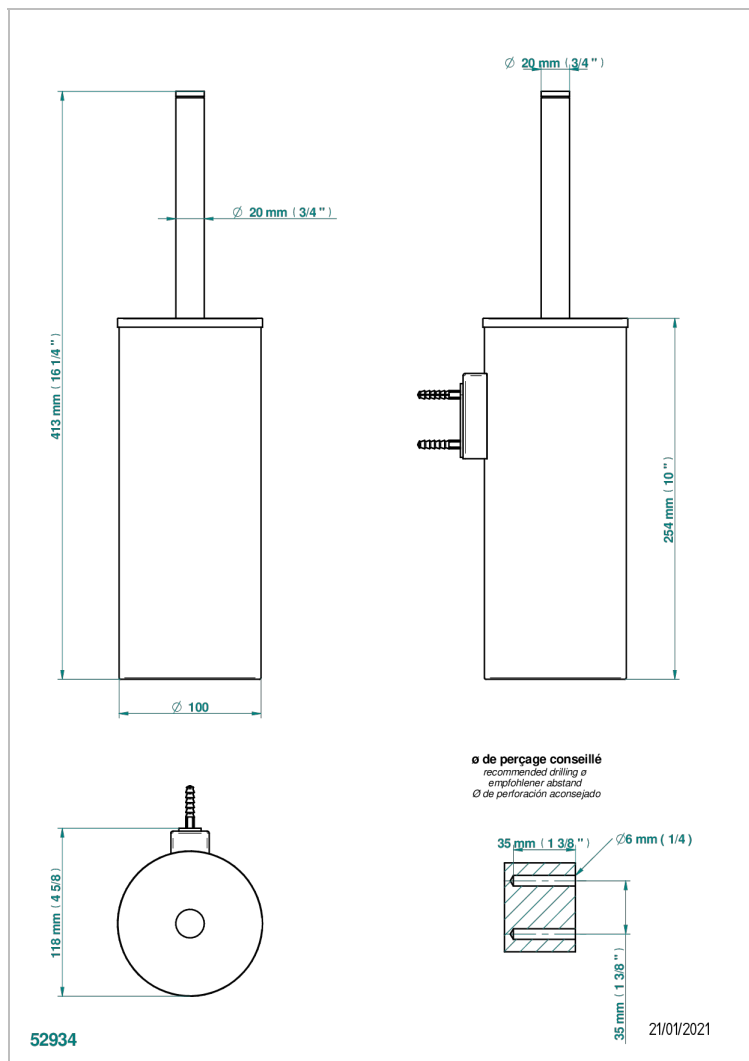

ICON-X TITANIUM WITH LEVER

U7M-4720C

THG[®]
PARIS

Wall mounted WC brush with cover and metal holder

CHARACTERISTIC

- Icon-x titanium with lever
- Wall mounted WC brush with cover and metal holder

AVAILABLE FINITIONS