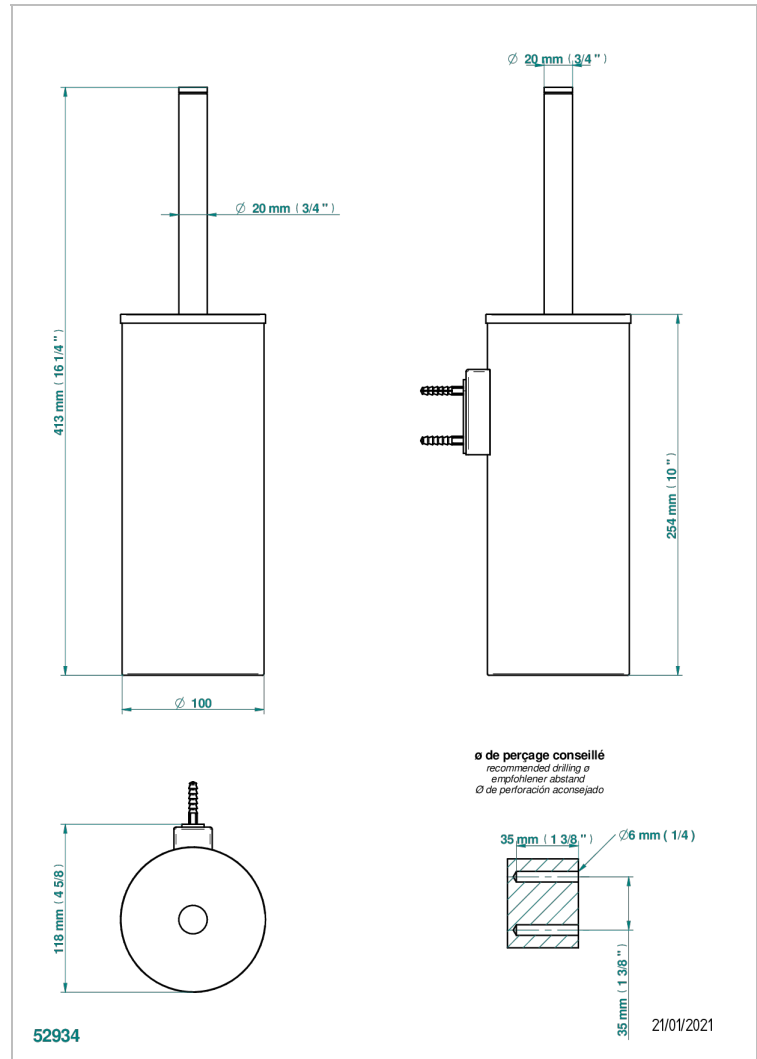

ICON-X TITANIUM

U7L-4720C

Metal toilet brush holder with brush with cover wall mounted

CHARACTERISTIC

- Icon-x titanium
- Metal toilet brush holder with brush with cover wall mounted

AVAILABLE FINITIONS

Black ceram - D30
Blush PVD - H62
Brass color PVD - H49
Brown bronze color PVD - F33
Chrome polished - A02
Gold color PVD - H52