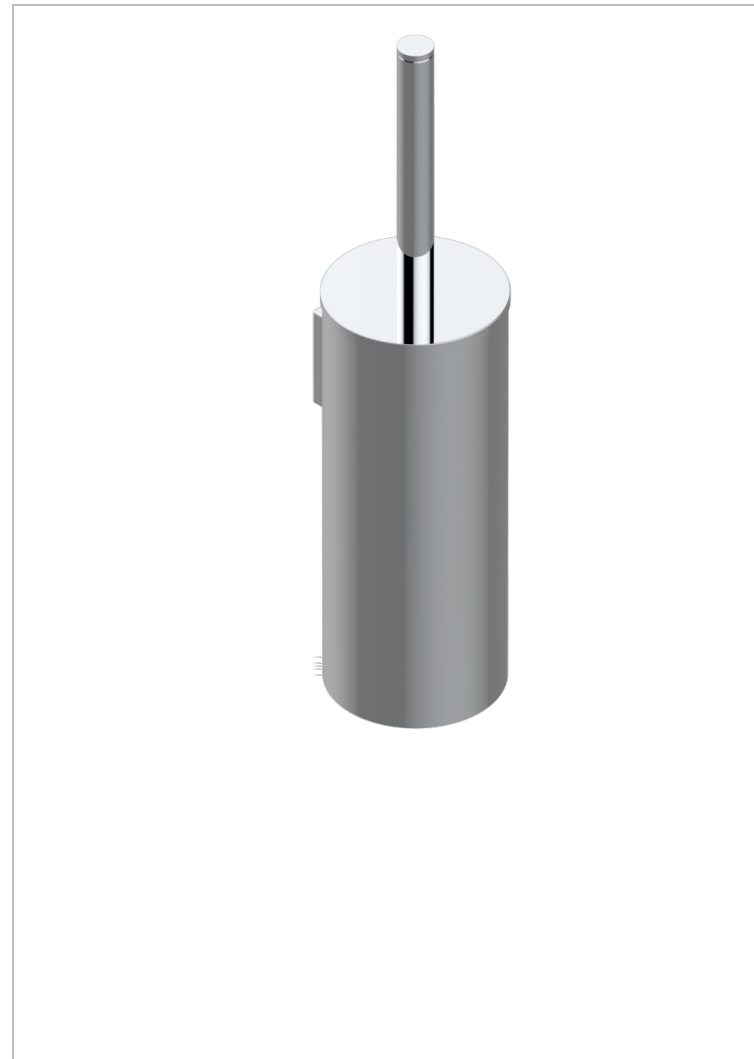

ICON-X TITANIUM

U7L-4720C

Metal toilet brush holder with brush with cover wall mounted

CHARACTERISTIC

- Icon-x titanium
- Metal toilet brush holder with brush with cover wall mounted

AVAILABLE FINITIONS

Black ceram - D30
Blush PVD - H62
Brass color PVD - H49
Brown bronze color PVD - F33
Chrome polished - A02
Gold color PVD - H52

Gold mat - F07
Gold polished - F01
Graphite PVD - H64
Matt Umber PVD - H67
Matt blush PVD - H60
Matt brass color PVD - H50

Matt brown bronze color PVD - F34
Matt chrome (American satin) - C02
Matt gold color PVD - H53
Matt graphite PVD - H65
Matt nickel (American satin) - C01
Matt nickel color PVD - H56

Nickel antique / Sovereign - H28
Nickel color PVD - H55
Nickel polished - B01
Soft gold - F30
Soft matt gold - F31
Umber PVD - H66