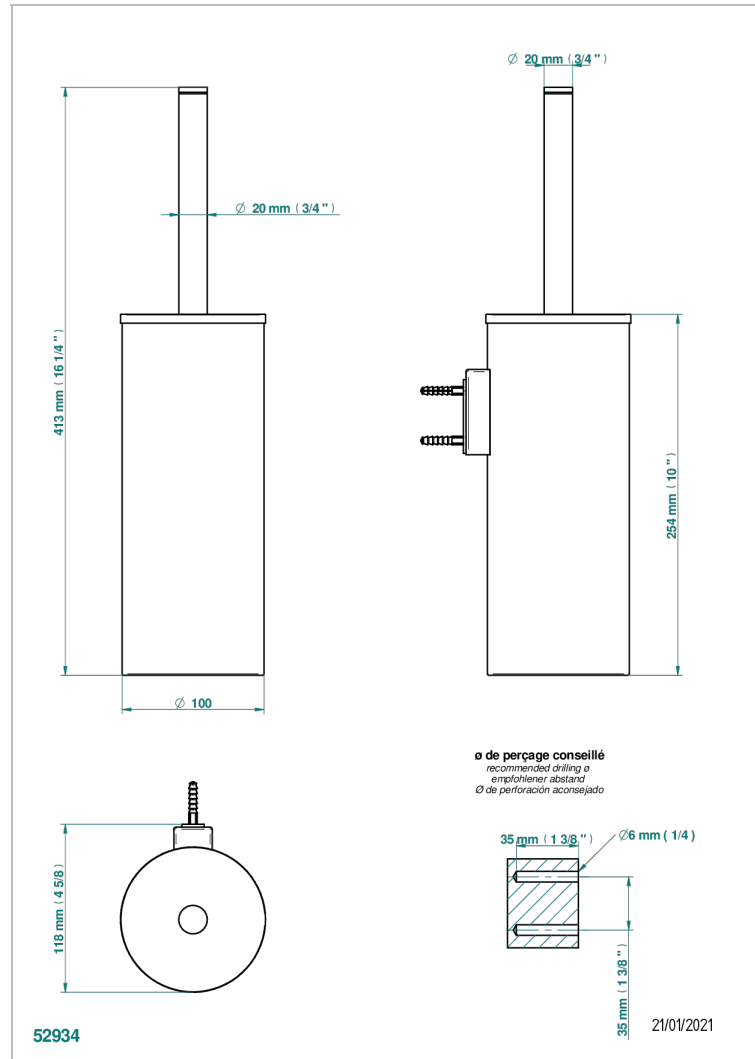

ICON-X TITANIUM

U7L-4720C

Wall mounted WC brush with cover and metal holder

CHARACTERISTIC

- Icon-x titanium
- Wall mounted WC brush with cover and metal holder

AVAILABLE FINITIONS

Antique nickel - H28
Black ceram - D30
Blush PVD - H62
Brass color PVD - H49
Brown bronze color PVD - F33
Gold color PVD - H52