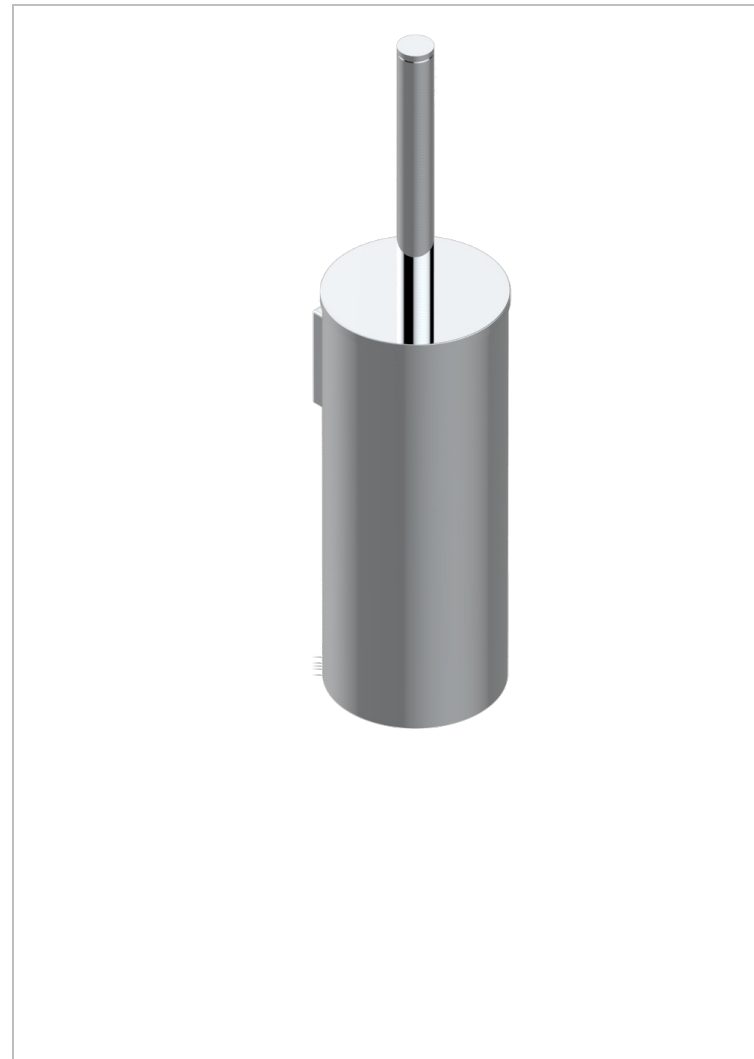

ICON-X TITANIUM

U7L-4720C

Wall mounted WC brush with cover and metal holder

CHARACTERISTIC

- Icon-x titanium
- Wall mounted WC brush with cover and metal holder

AVAILABLE FINITIONS

Antique nickel - H28
Black ceram - D30
Blush PVD - H62
Brass color PVD - H49
Brown bronze color PVD - F33
Gold color PVD - H52

Graphite PVD - H64
Matt Umber PVD - H67
Matt blush PVD - H60
Matt brass color PVD - H50
Matt brown bronze color PVD - F34
Matt chrome - C02

Matt gold - F07
Matt gold color PVD - H53
Matt graphite PVD - H65
Matt nickel (color finish) - C01
Matt nickel color PVD - H56
Nickel color PVD - H55

Polished chrome (color finish) - A02
Polished gold (color finish) - F01
Polished nickel - B01
Soft gold - F30
Soft matt gold - F31
Umber PVD - H66