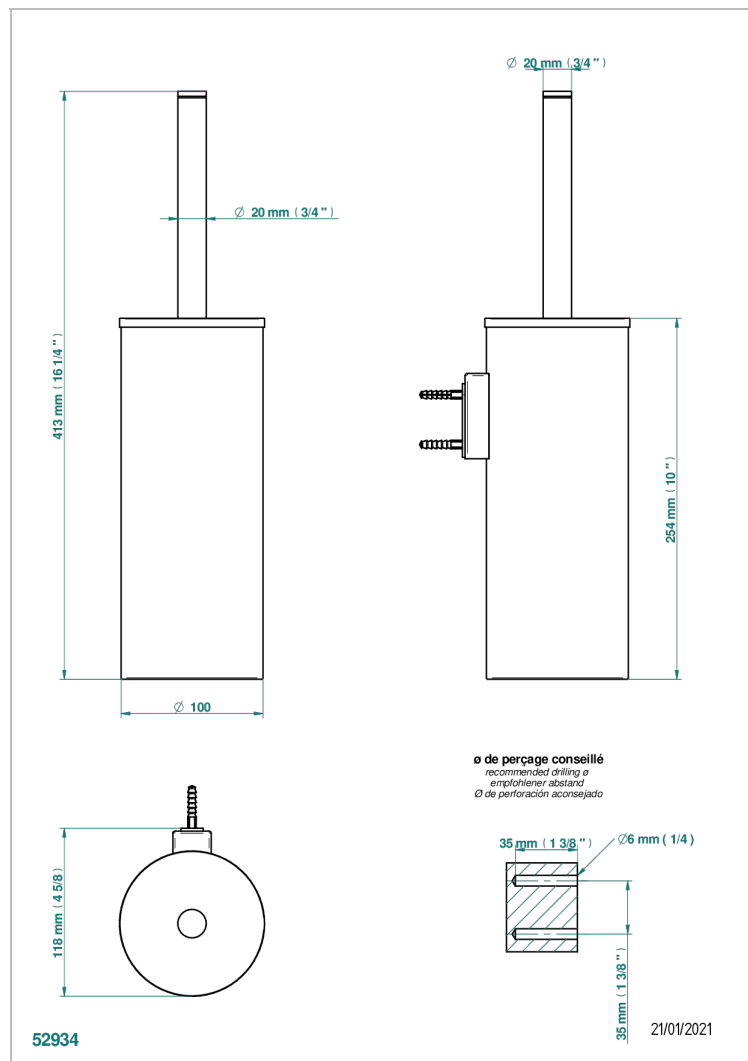

# ICON-X METAL INLAYS WITH LEVER HANDLES

U7K-4720C

Metal toilet brush holder with brush with cover wall mounted

## CHARACTERISTIC

- Icon-x metal inlays with lever handles
- Metal toilet brush holder with brush with cover wall mounted