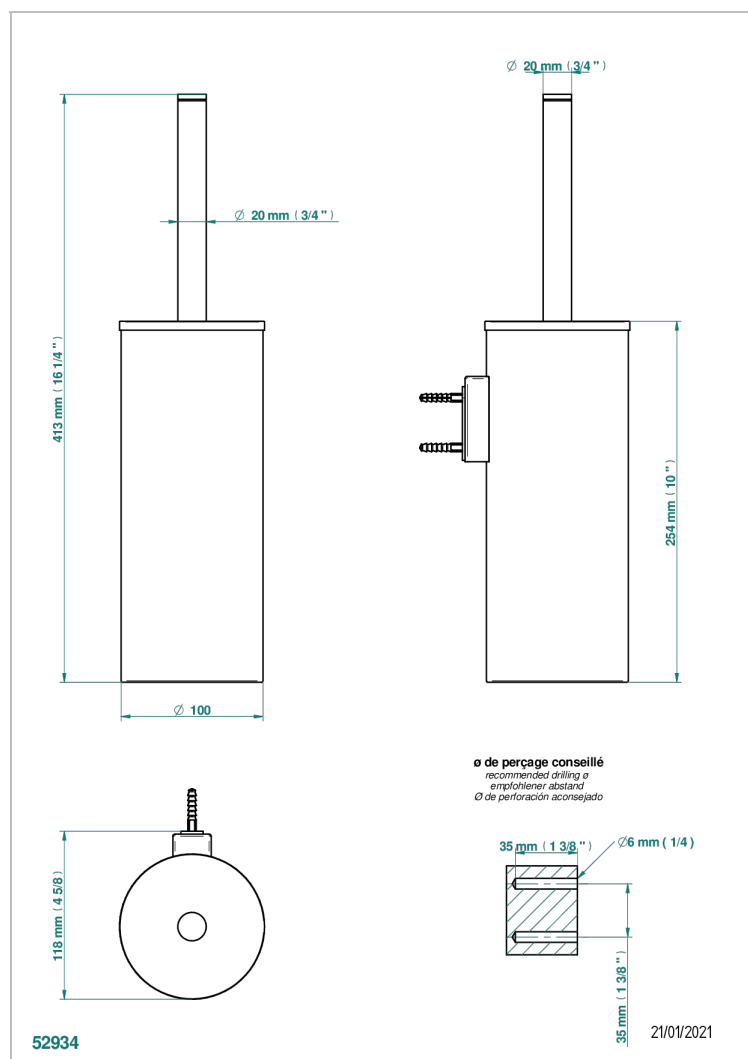

ICON-X METAL INLAYS WITH LEVER

U7K-4720C

Wall mounted WC brush with cover and metal holder

CHARACTERISTIC

- Icon-x metal inlays with lever
- Wall mounted WC brush with cover and metal holder

AVAILABLE FINITIONS