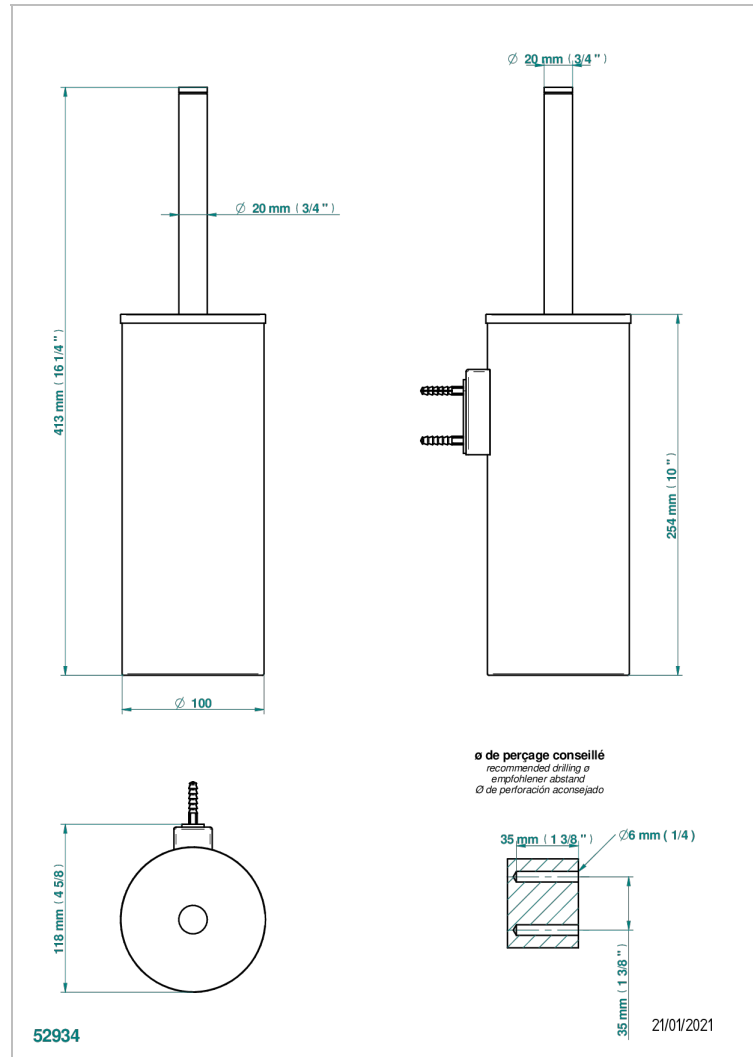

# ICON-X METAL INLAYS

U7J-4720C

Metal toilet brush holder with brush with cover wall mounted

## CHARACTERISTIC

- Icon-x metal inlays
- Metal toilet brush holder with brush with cover wall mounted