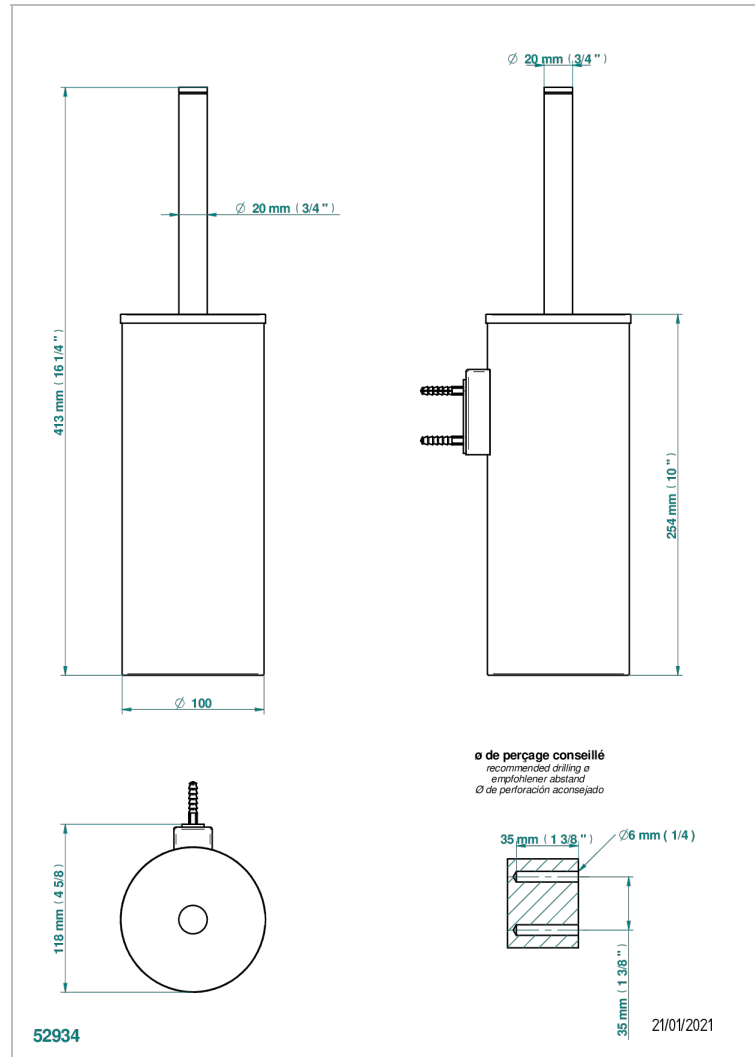

ICON-X METAL INLAYS

U7J-4720C

Wall mounted WC brush with cover and metal holder

CHARACTERISTIC

- Icon-x metal inlays
- Wall mounted WC brush with cover and metal holder

AVAILABLE FINITIONS

Antique nickel - H28
Black ceram - D30
Blush PVD - H62
Brass color PVD - H49
Brown bronze color PVD - F33
Gold color PVD - H52