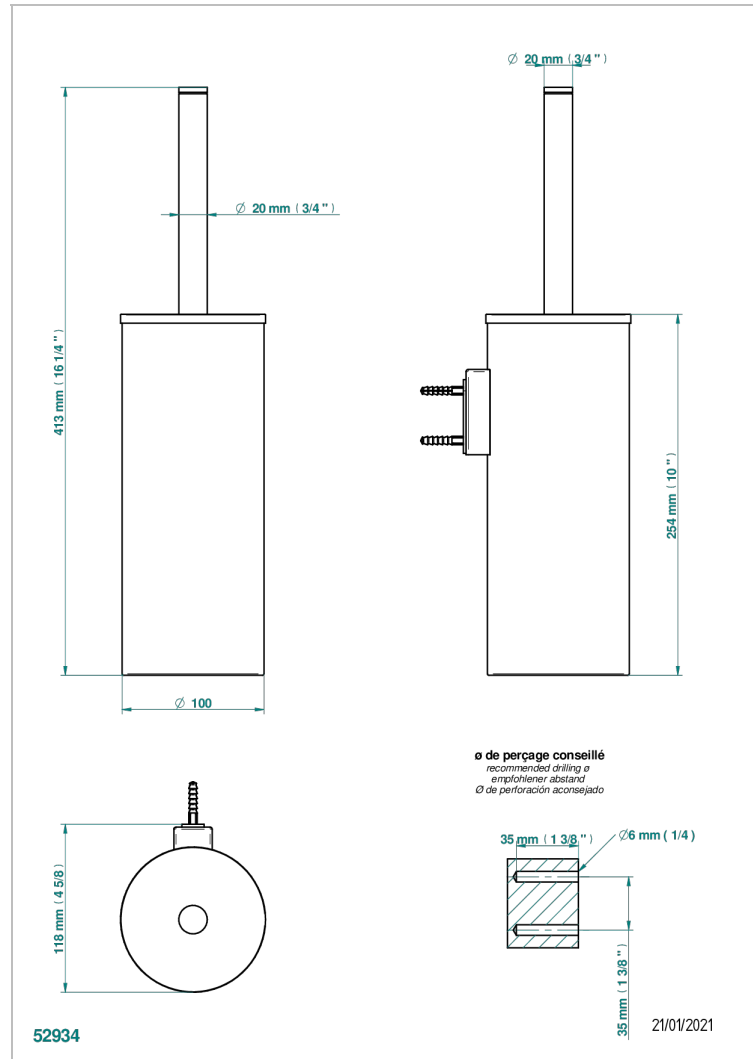

# ICON-X WITH LEVER HANDLES

U7H-4720C

Metal toilet brush holder with brush with cover wall mounted

THG<sup>®</sup>  
PARIS

## CHARACTERISTIC

- Icon-x with lever handles
- Metal toilet brush holder with brush with cover wall mounted