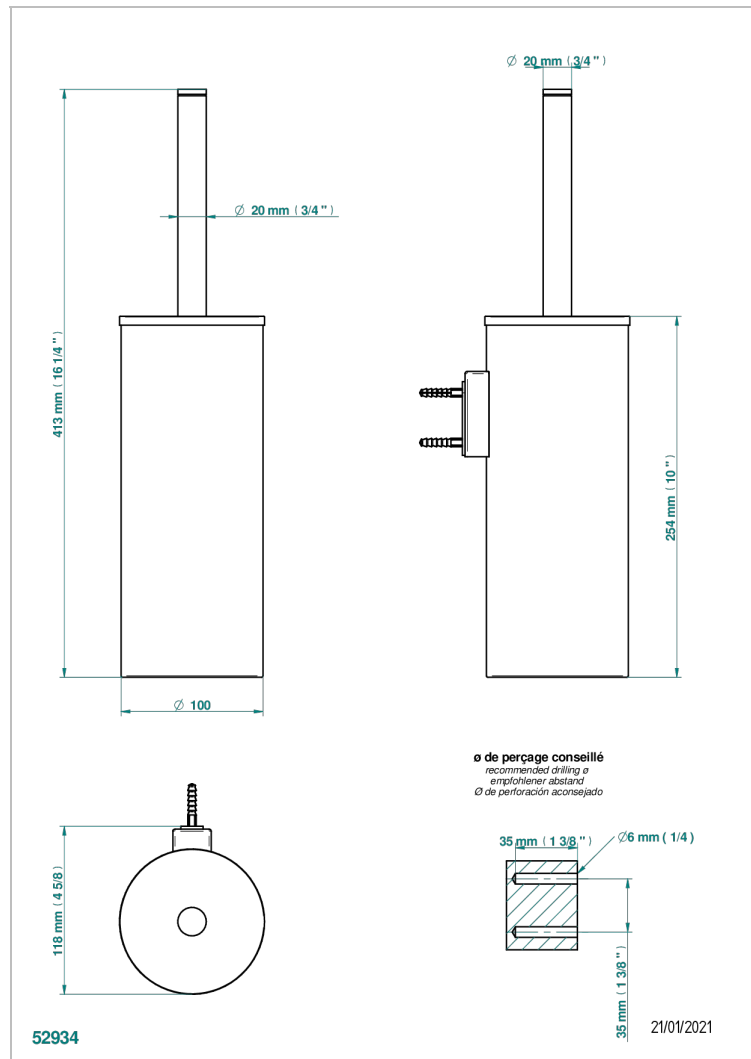

# ICON-X WITH LEVER

U7H-4720C

Wall mounted WC brush with cover and metal holder

THG<sup>®</sup>  
PARIS

## CHARACTERISTIC

- Icon-x with lever
- Wall mounted WC brush with cover and metal holder