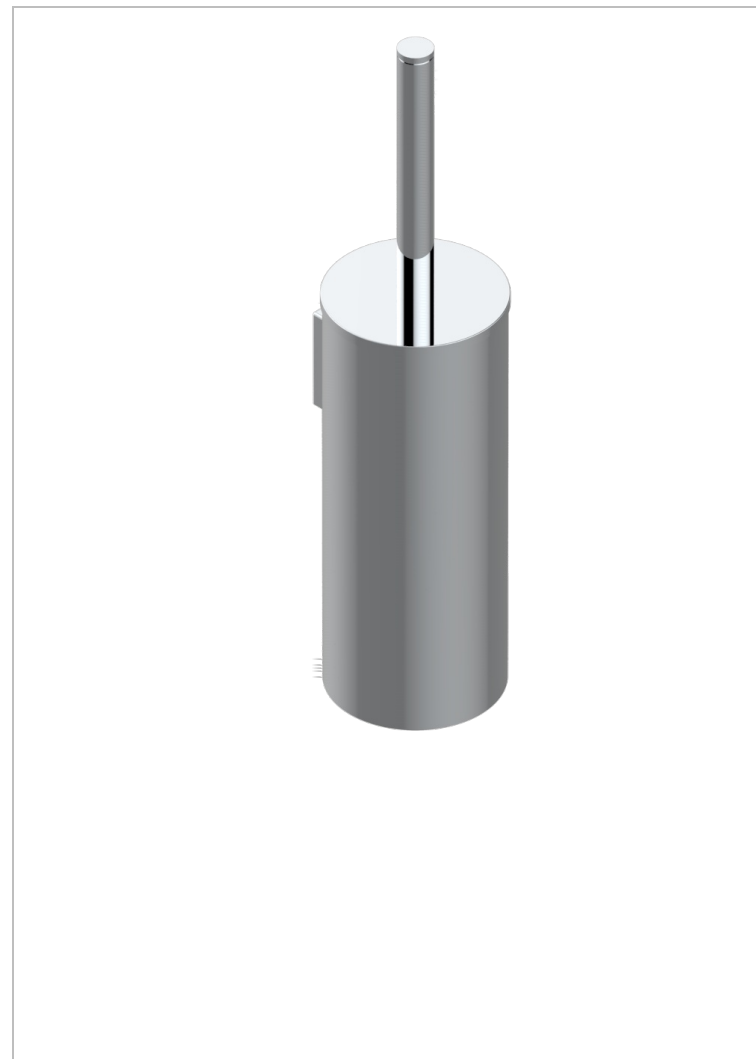

# ICON-X WITH LEVER

U7H-4720C

Wall mounted WC brush with cover and metal holder

THG<sup>®</sup>  
PARIS

## CHARACTERISTIC

- Icon-x with lever
- Wall mounted WC brush with cover and metal holder

## AVAILABLE FINITIONS

Antique nickel - H28  
Black ceram - D30  
Blush PVD - H62  
Brass color PVD - H49  
Brown bronze color PVD - F33  
Gold color PVD - H52

Graphite PVD - H64  
Matt Umber PVD - H67  
Matt blush PVD - H60  
Matt brass color PVD - H50  
Matt brown bronze color PVD - F34  
Matt chrome - C02