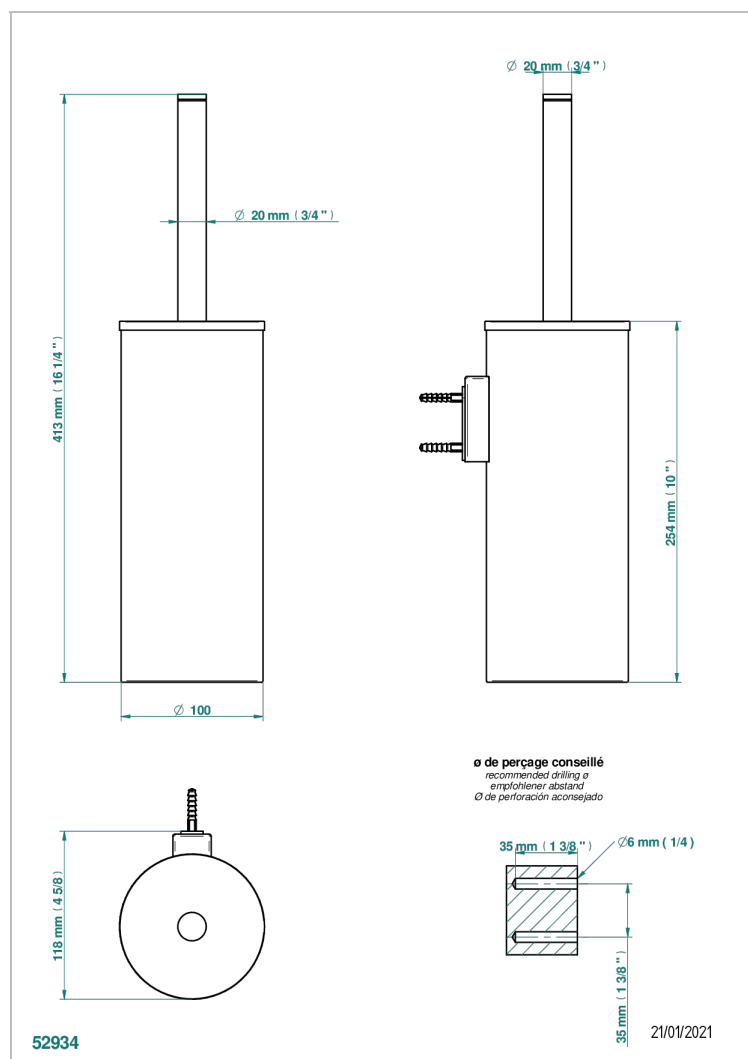

Metal toilet brush holder with brush with cover wall mounted

## CHARACTERISTIC

- Icon-x
- Metal toilet brush holder with brush with cover wall mounted