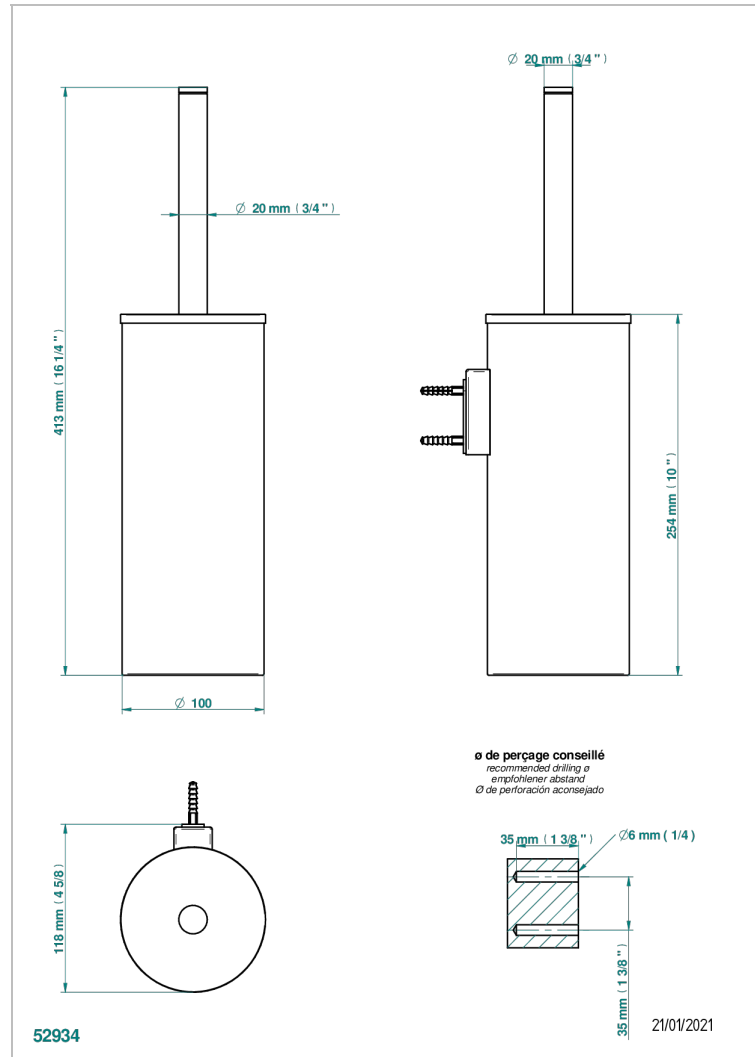

BEYOND CRYSTAL - BLUE CRYSTAL

U6K-4720C

Metal toilet brush holder with brush with cover wall mounted

THG[®]
PARIS

CHARACTERISTIC

- Beyond Crystal - Blue crystal
- Metal toilet brush holder with brush with cover wall mounted