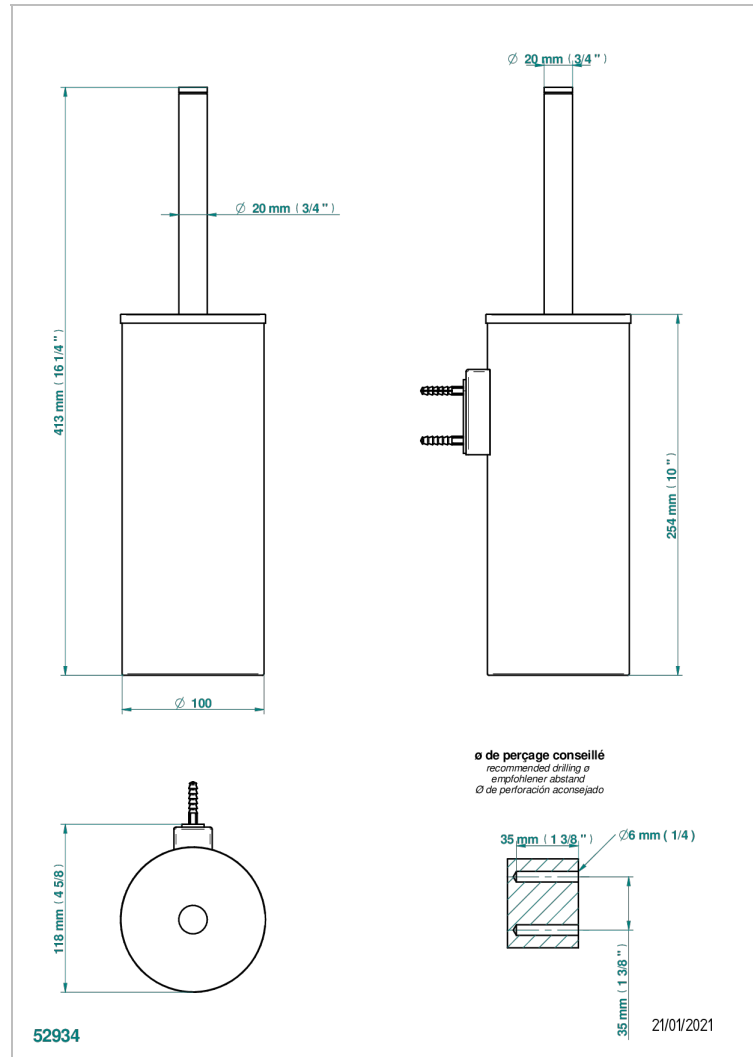

# ZOOM.12

U4L-4720C

Metal toilet brush holder with brush with cover wall mounted

## CHARACTERISTIC

- Zoom.12
- Metal toilet brush holder with brush with cover wall mounted