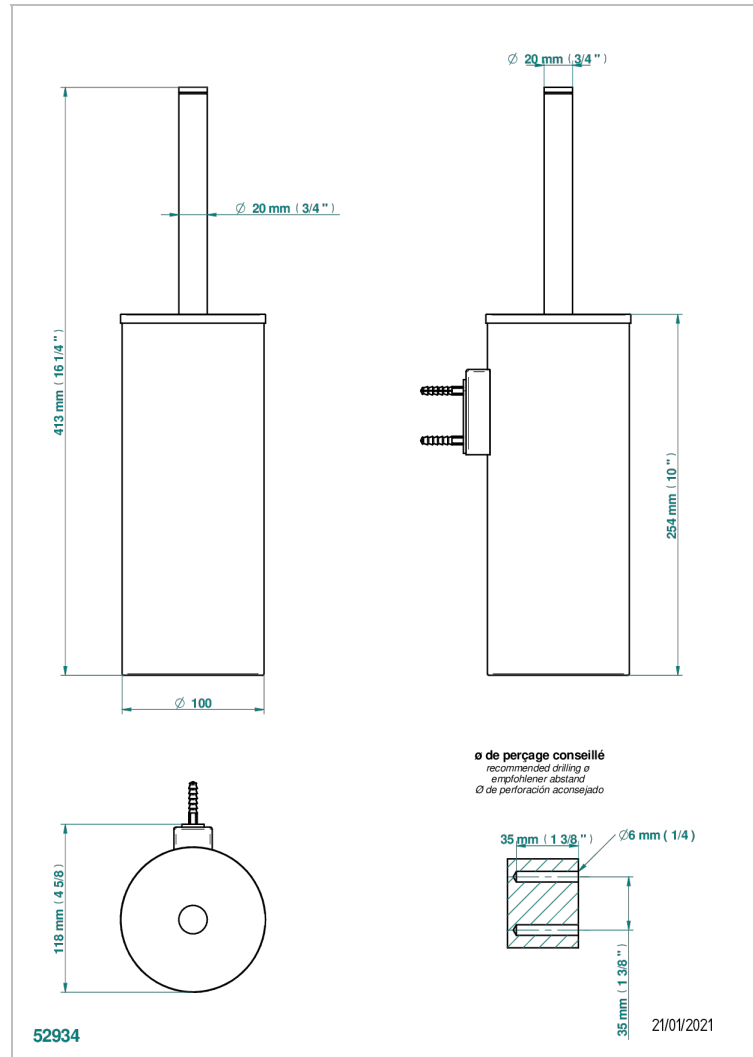

ESTRELA METAL INLAYS

U3L-4720C

Metal toilet brush holder with brush with cover wall mounted

CHARACTERISTIC

- Estrela Metal inlays
- Metal toilet brush holder with brush with cover wall mounted

AVAILABLE FINITIONS