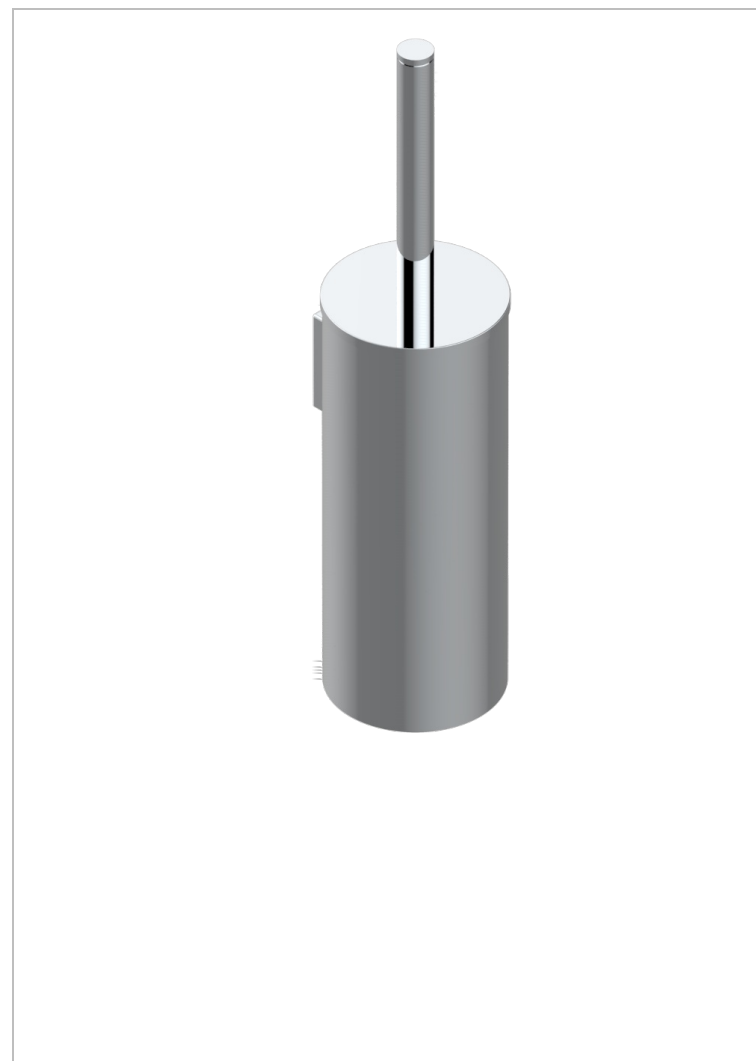

ESTRELA WITH LEVER HANDLES

U3K-4720C

THG[®]
PARIS

Metal toilet brush holder with brush with cover wall mounted

CHARACTERISTIC

- Estrela with lever handles
- Metal toilet brush holder with brush with cover wall mounted

AVAILABLE FINITIONS

Black ceram - D30
Blush PVD - H62
Brass color PVD - H49
Brown bronze color PVD - F33
Chrome polished - A02
Gold color PVD - H52

Gold mat - F07
Gold polished - F01
Graphite PVD - H64
Matt Umber PVD - H67
Matt blush PVD - H60
Matt brass color PVD - H50

Matt brown bronze color PVD - F34
Matt chrome (American satin) - C02
Matt gold color PVD - H53
Matt graphite PVD - H65
Matt nickel (American satin) - C01
Matt nickel color PVD - H56

Natural smoked Brass - A13
Nickel antique / Sovereign - H28
Nickel color PVD - H55
Nickel polished - B01
Polished chrome with gold inlay - GA1
Soft gold - F30

Soft matt gold - F31
Umber PVD - H66