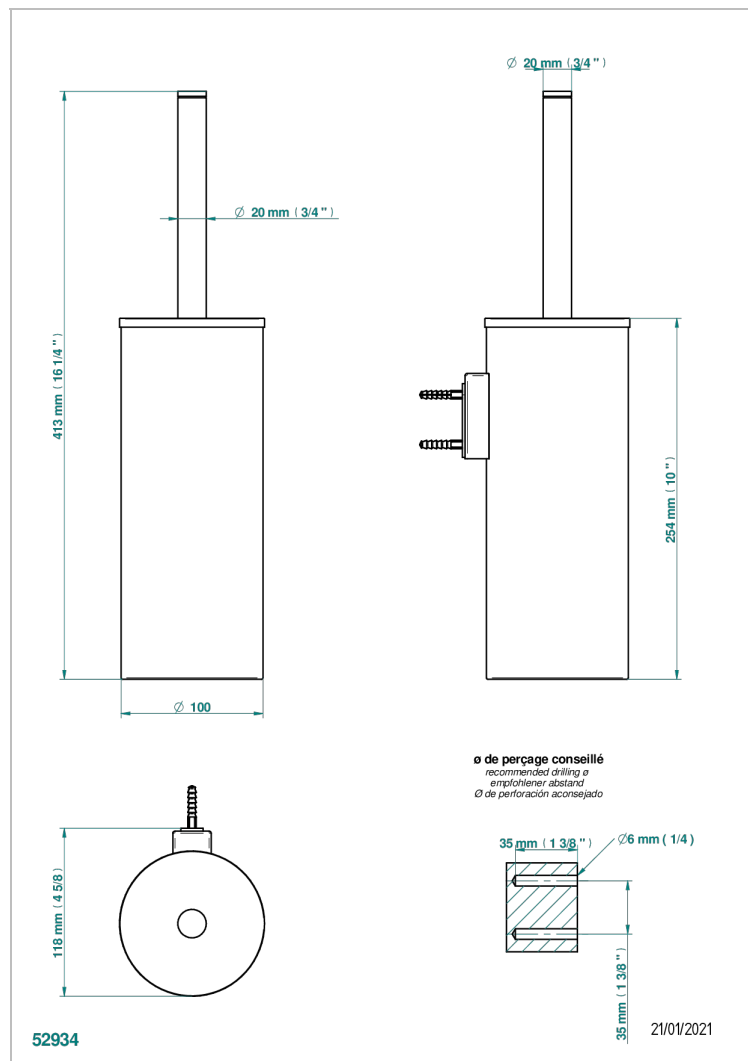

ESTRELA WITH LEVER HANDLES

U3K-4720C

THG[®]
PARIS

Metal toilet brush holder with brush with cover wall mounted

CHARACTERISTIC

- Estrela with lever handles
- Metal toilet brush holder with brush with cover wall mounted