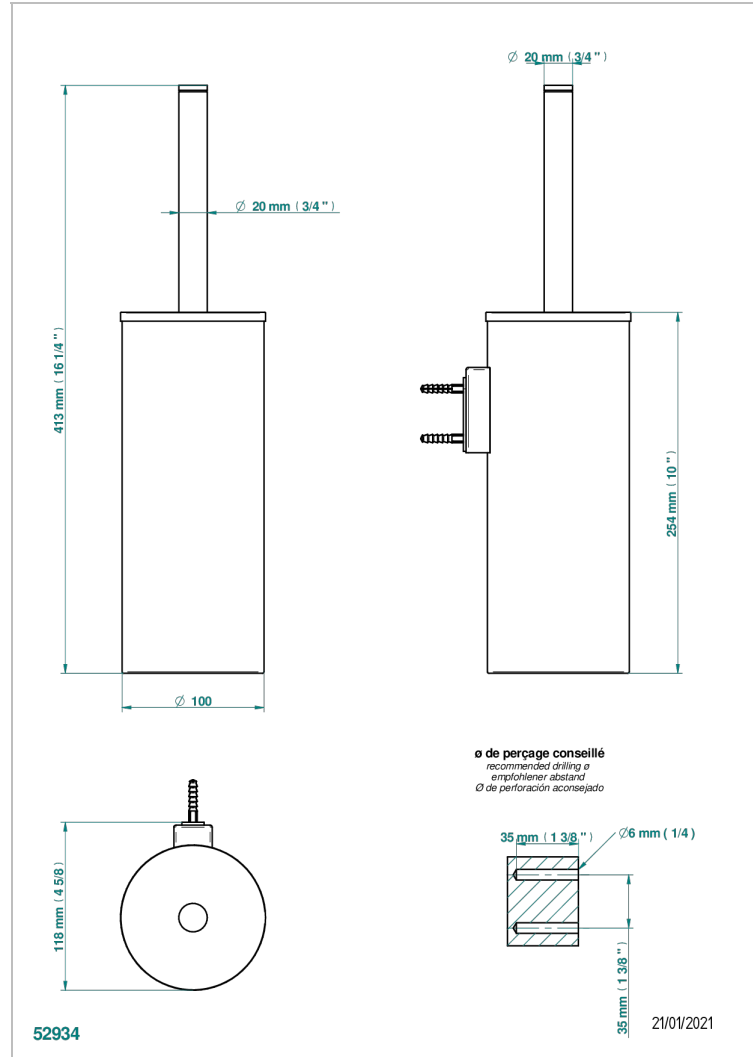

# METAMORPHOSE CARBON

G6C-4720C

Metal toilet brush holder with brush with cover wall mounted

THG<sup>®</sup>  
PARIS

## CHARACTERISTIC

- Métamorphose Carbon
- Metal toilet brush holder with brush with cover wall mounted