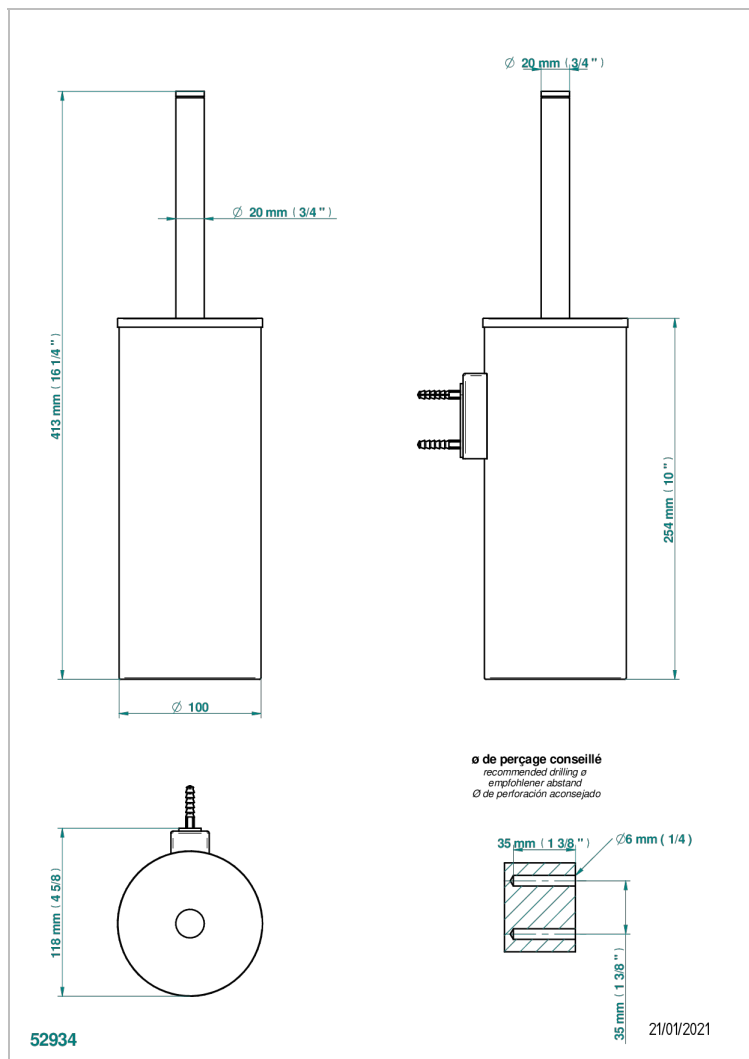

METAMORPHOSE WITH LEVER HANDLES

G6B-4720C

Metal toilet brush holder with brush with cover wall mounted

CHARACTERISTIC

- Métamorphose with lever handles
- Metal toilet brush holder with brush with cover wall mounted