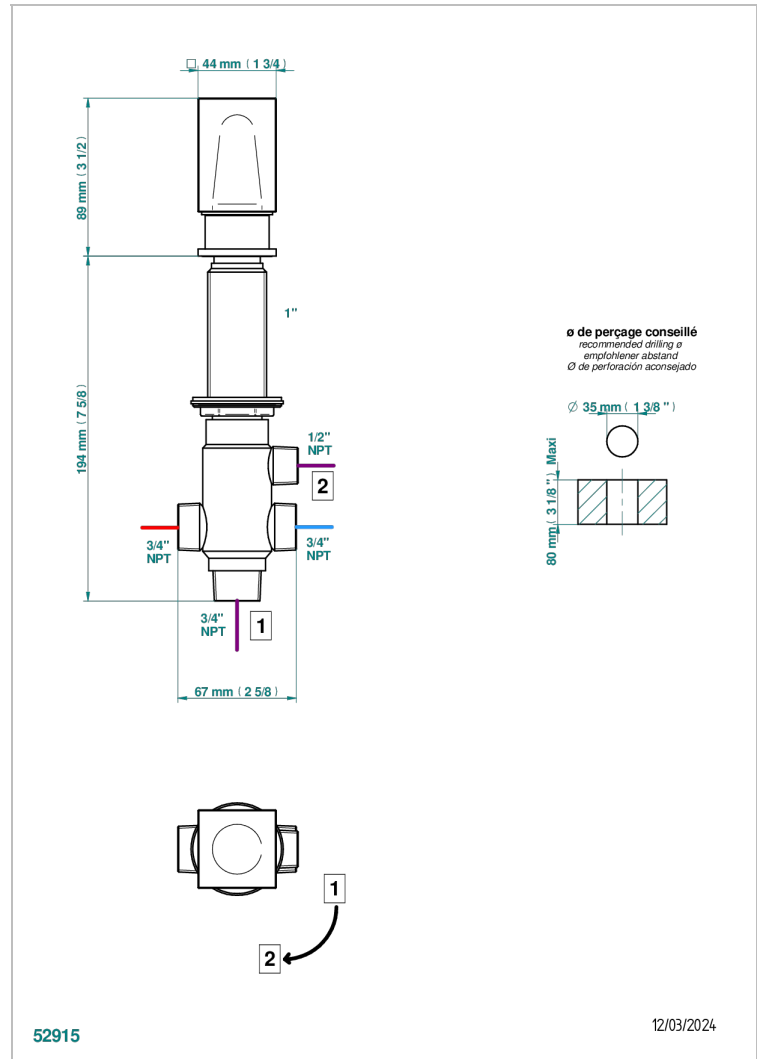

BEYOND CRYSTAL -BUE CRYSTAL

U6K-50/4/VG

Rim mounted 4 way diverter : 2 inlets and 2 outlets

CHARACTERISTIC

- Beyond Crystal -Bue crystal
- Rim mounted 4 way diverter : 2 inlets and 2 outlets

AVAILABLE FINITIONS