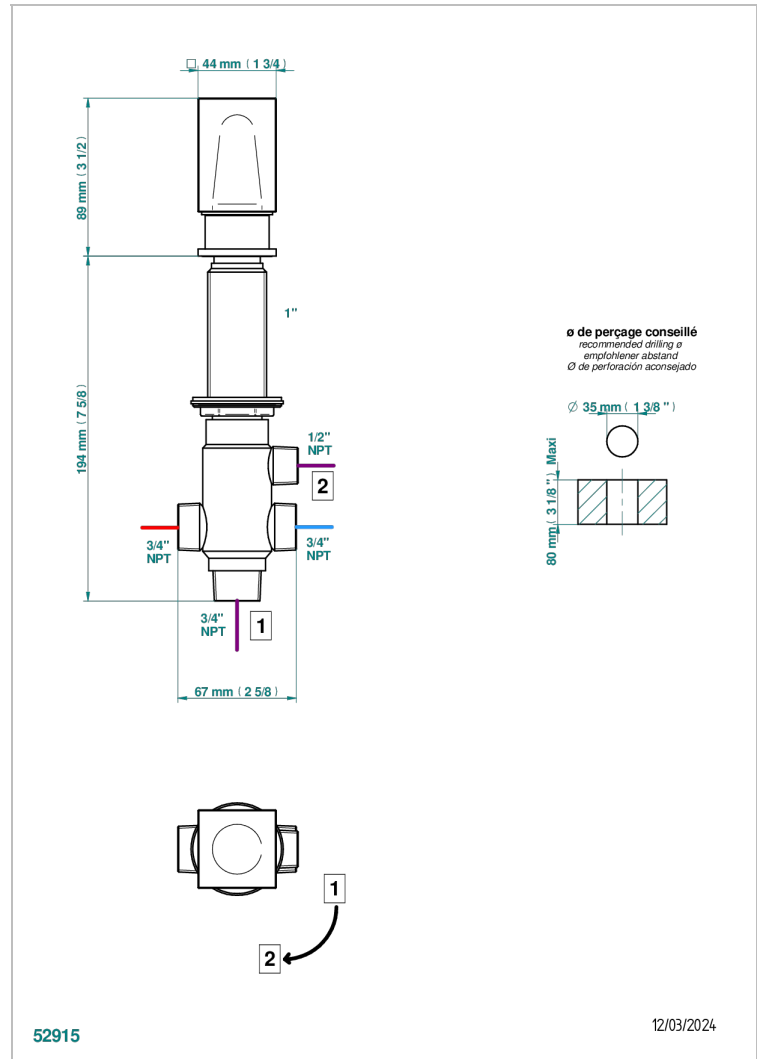

BEYOND CRYSTAL - BLUE CRYSTAL

U6K-504VGUS

2-function deck diverter with trim

CHARACTERISTIC

- Beyond Crystal - Blue crystal
- 2-function deck diverter with trim

AVAILABLE FINITIONS

Black ceram - D30
Blush PVD - H62
Brass color PVD - H49
Brown bronze color PVD - F33
Chrome polished - A02
Chrome polished / gold polished - G02