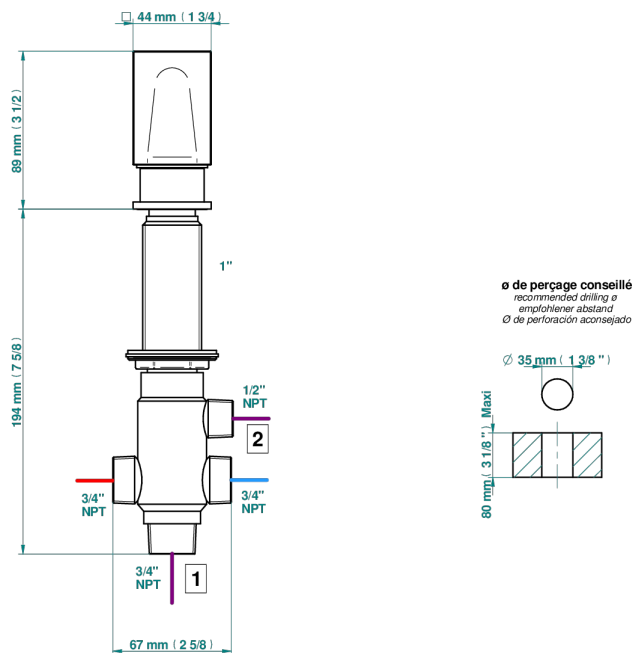

BEYOND CRYSTAL - CHAMPAGNE CRYSTAL

U6J-50/4/VG

Rim mounted 4 way diverter : 2 inlets and 2 outlets

52914

12/03/2024

CHARACTERISTIC

- Beyond Crystal - Champagne crystal
- Rim mounted 4 way diverter : 2 inlets and 2 outlets

AVAILABLE FINITIONS

Antique nickel - H28
Black ceram - D30
Blush PVD - H62
Brass color PVD - H49
Brown bronze color PVD - F33
Gold color PVD - H52

Graphite PVD - H64
Matt Umber PVD - H67
Matt blush PVD - H60
Matt brass color PVD - H50
Matt brown bronze color PVD - F34
Matt chrome - C02