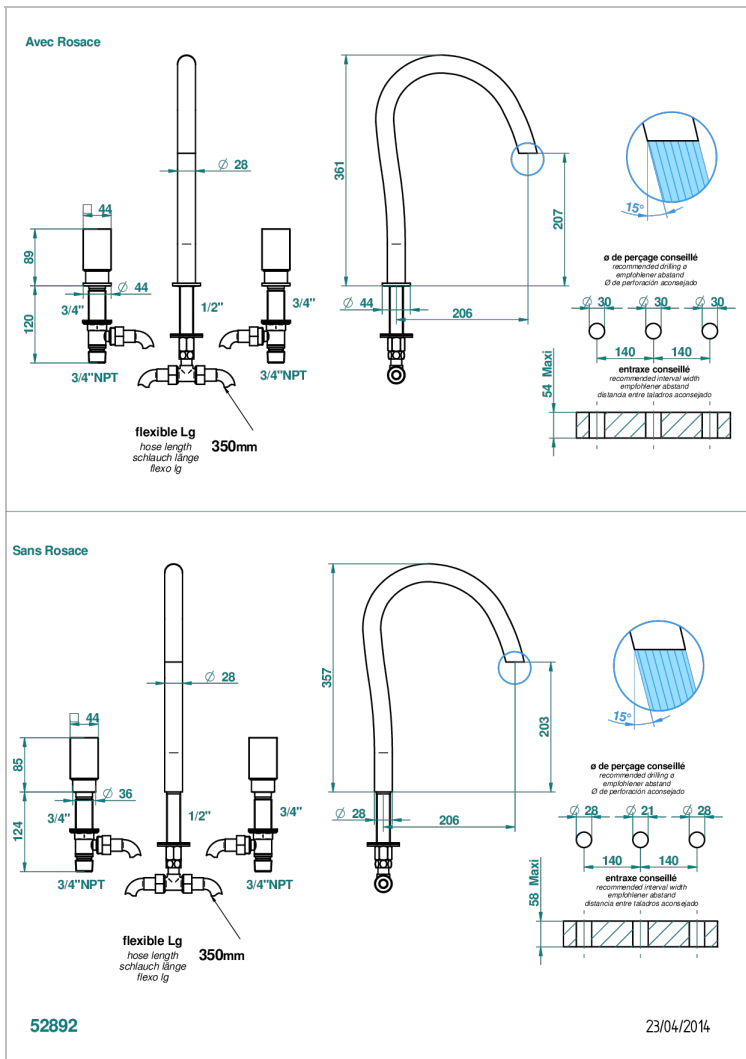

BEYOND CRYSTAL - CHAMPAGNE CRYSTAL

U6J-25SGUS

Roman tub set with 3/4" valves

CHARACTERISTIC

- Beyond Crystal - Champagne crystal
- Roman tub set with 3/4" valves

TECHNICAL SPECS

- Recommandé : 3 bars (max. 5 bars) - Advised : 43,5 psi (max. 72 psi)
- 48 l/min à 3 bars (12.7 gpm at 43.5 psi)

AVAILABLE FINITIONS

Black ceram - D30
Blush PVD - H62
Brass color PVD - H49
Brown bronze color PVD - F33
Chrome polished - A02
Chrome polished / gold polished - G02

Gold color PVD - H52
Gold mat - F07
Gold polished - F01
Graphite PVD - H64
Matt Umber PVD - H67
Matt blush PVD - H60