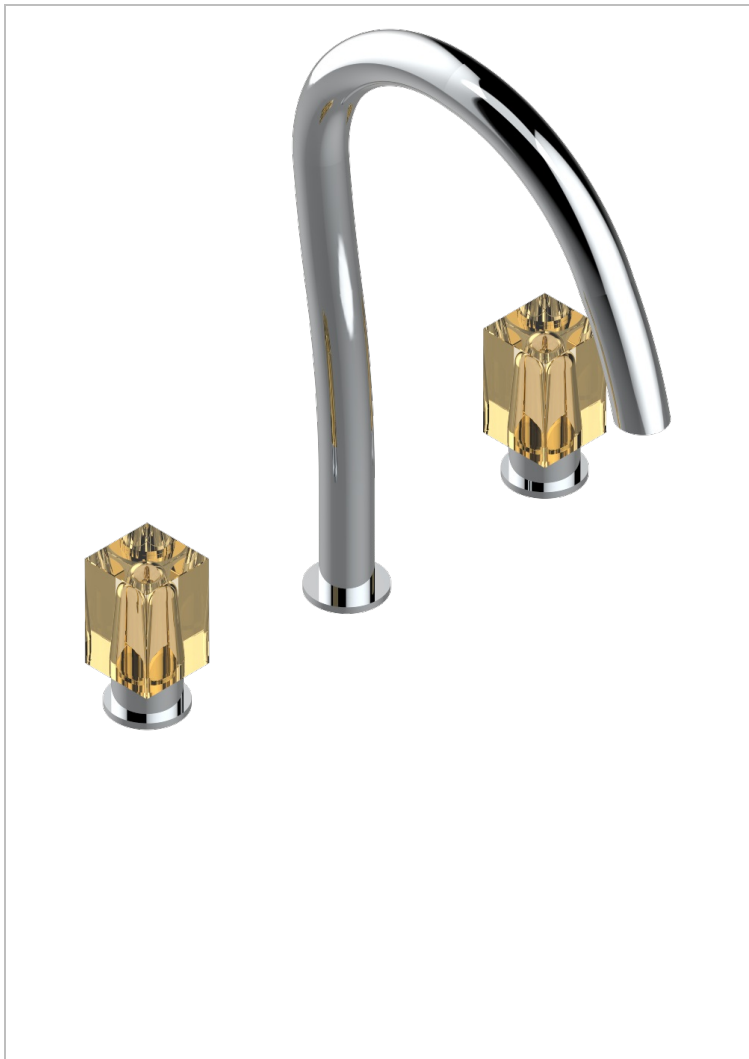

BEYOND CRYSTAL - CHAMPAGNE CRYSTAL

U6J-25SGUS

Roman tub set with 3/4" valves

CHARACTERISTIC

- Beyond Crystal - Champagne crystal
- Roman tub set with 3/4" valves

TECHNICAL SPECS

- Reconnamé : 3 bars (max. 5 bars) - Advised : 43,5 psi (max. 72 psi)
- 48 l/min à 3 bars (12.7 gpm at 43.5 psi)

AVAILABLE FINITIONS

Black ceram - D30
Blush PVD - H62
Brass color PVD - H49
Brown bronze color PVD - F33
Chrome polished - A02
Chrome polished / gold polished - G02

Gold color PVD - H52
Gold mat - F07
Gold polished - F01
Graphite PVD - H64
Matt Umber PVD - H67
Matt blush PVD - H60

Matt brass color PVD - H50
Matt brown bronze color PVD - F34
Matt chrome (American satin) - C02
Matt gold color PVD - H53
Matt graphite PVD - H65
Matt nickel color PVD - H56

Nickel antique / Sovereign - H28
Nickel color PVD - H55
Soft gold - F30
Soft matt gold - F31
Umber PVD - H66