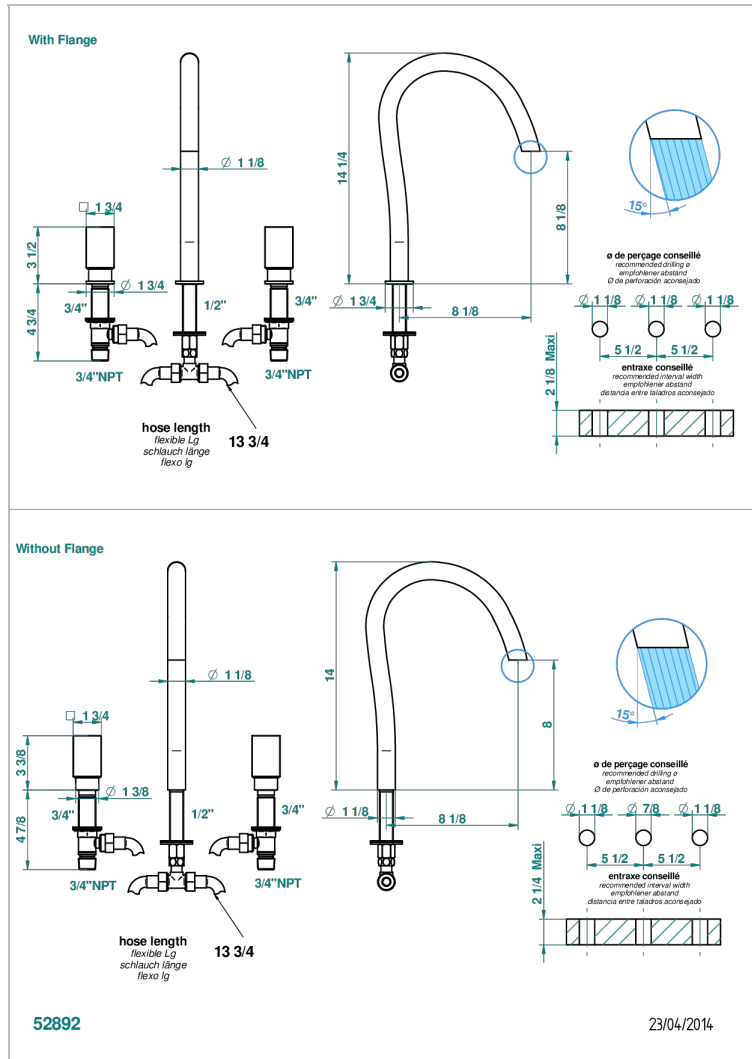

BEYOND CRYSTAL - CHAMPAGNE CRYSTAL

U6J-25SGUS

Roman tub set with 3/4" valves

CHARACTERISTIC

- Beyond Crystal - Champagne crystal
- Roman tub set with 3/4" valves

TECHNICAL SPECS

- Reconnamé : 3 bars (max. 5 bars) - Advised : 43,5 psi (max. 72 psi)
- 48 l/min à 3 bars (12.7 gpm at 43.5 psi)