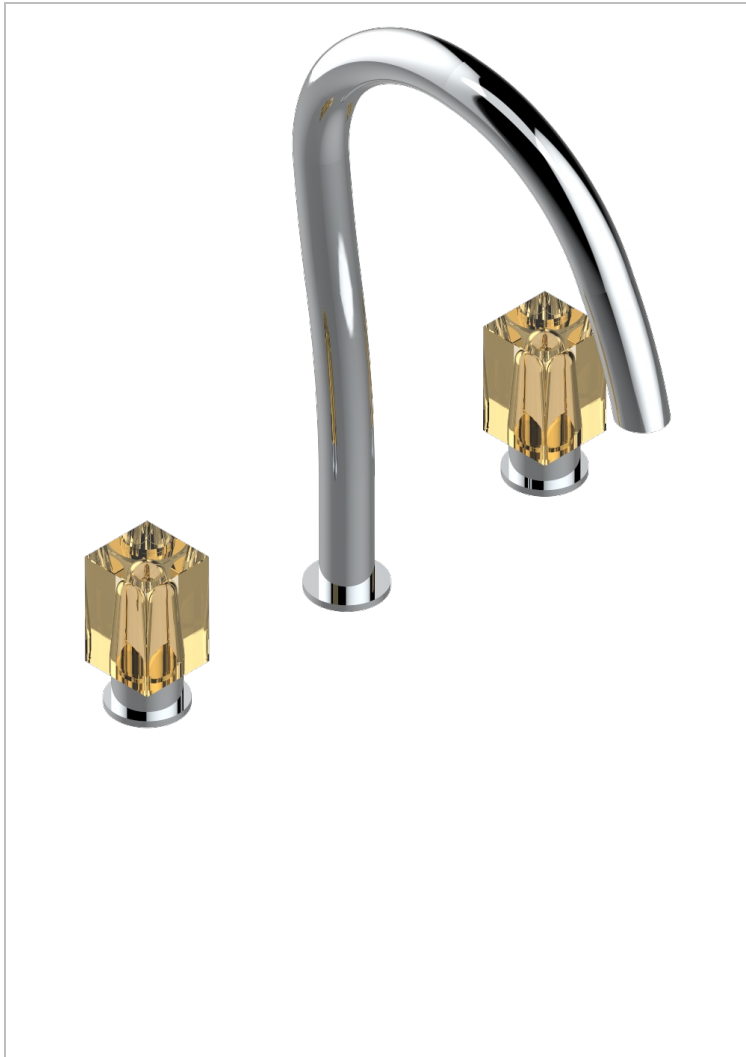

BEYOND CRYSTAL - CHAMPAGNE CRYSTAL

U6J-25SG

Rim mounted 3-hole bath mixer, super goliath spout

CHARACTERISTIC

- ACS : 18ACCLY403
- NF : NF EN 200 - IID/A - Chrome

STANDARDS

AVAILABLE FINITIONS

Antique nickel - H28
Black ceram - D30
Blush PVD - H62
Brass color PVD - H49
Brown bronze color PVD - F33
Gold color PVD - H52

Graphite PVD - H64
Matt Umber PVD - H67
Matt blush PVD - H60
Matt brass color PVD - H50
Matt brown bronze color PVD - F34
Matt chrome - C02

Matt gold - F07
Matt gold color PVD - H53
Matt graphite PVD - H65
Matt nickel color PVD - H56
Nickel color PVD - H55
Polished chrome (color finish) - A02

Polished chrome / Polished gold (color finish) - G02
Polished gold (color finish) - F01
Soft gold - F30
Soft matt gold - F31
Umber PVD - H66

TECHNICAL SPECS

- Recommandé : 3 bars (max. 5 bars) - Advised : 43,5 psi (max. 72 psi)
- 48 l/min à 3 bars (12.7 gpm at 43.5 psi)