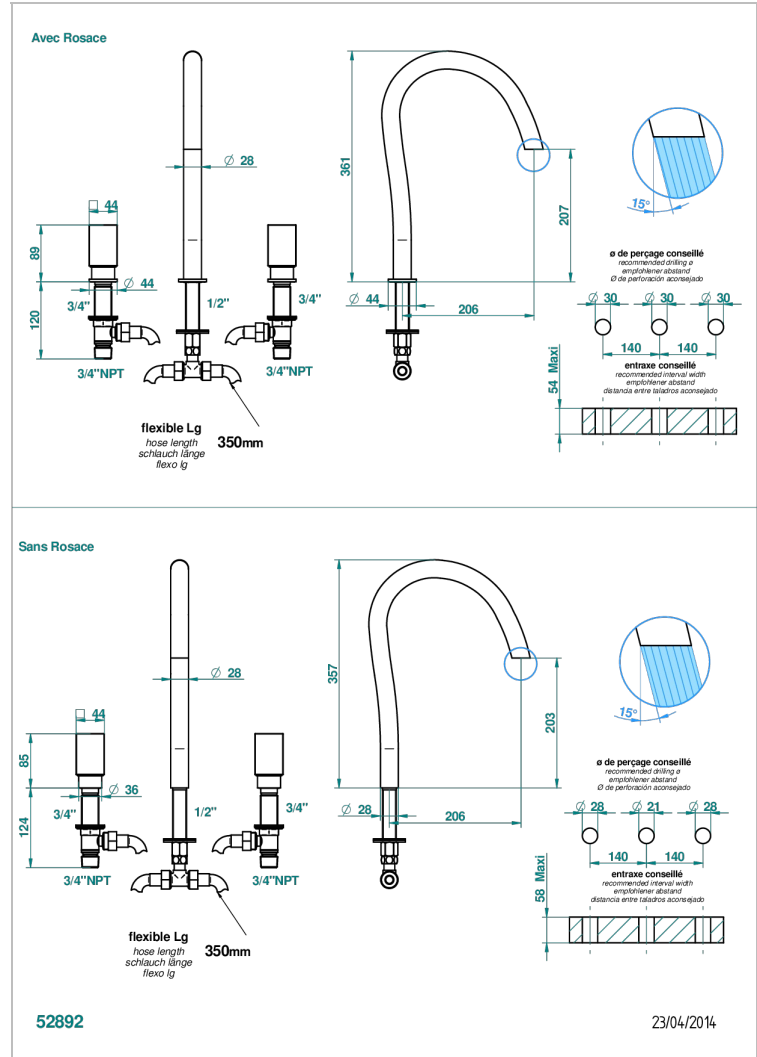

BEYOND CRYSTAL - CHAMPAGNE CRYSTAL

U6J-25SG

Rim mounted 3-hole bath mixer, super goliath spout

CHARACTERISTIC

- ACS : 18ACCLY403
- NF : NF EN 200 - IID/A - Chrome

STANDARDS

AVAILABLE FINITIONS

Antique nickel - H28
Black ceram - D30
Blush PVD - H62
Brass color PVD - H49
Brown bronze color PVD - F33
Gold color PVD - H52

Polished chrome / Polished gold (color finish) - G02
Polished gold (color finish) - F01
Soft gold - F30
Soft matt gold - F31
Umber PVD - H66

TECHNICAL SPECS

- Recommandé : 3 bars (max. 5 bars) - Advised : 43,5 psi (max. 72 psi)
- 48 l/min à 3 bars (12.7 gpm at 43.5 psi)